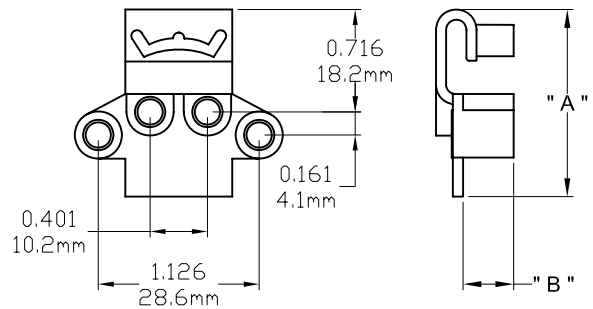

Tie Bar Guide

Part Number	" A "	" B "	Hand
2020	1.063"	0.106"	Non

Part Number	" A "	" B "	Hand
2022	1.059"	0.122"	Non

Part Number	" A "	" B "	Hand
2024	1.309"	0.354"	Non

Part Number	" A "	" B "	Hand
2025	1.456"	0.122"	Non

Part Number	"A"	"B"	Hand
2026	1.043"	0.334"	Non

Part Number	"A"	"B"	Hand
20320	0.519"	0.221"	Non

Part Number	"A"	"B"	Hand
20321	0.519"	0.354"	Non

Part Number	"A"	"B"	Hand
2076	1.588"	0.224"	Non

Part Number	" A "	" B "	Hand
2077	1.588"	0.224"	Non

Part Number		Hand
20201		Non