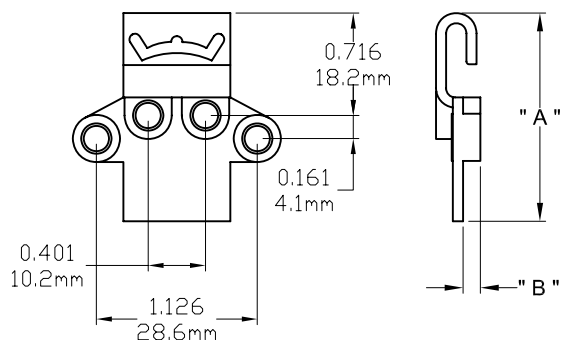

Tie Bar Guide

Part Number	" A "	" B "	Hand
2020	1.063"	0.106"	Non

Part Number	" A "	" B "	Hand
2022	1.059"	0.122"	Non

Part Number	" A "	" B "	Hand
2024	1.309"	0.354"	Non

Part Number	" A "	" B "	Hand
2025	1.456"	0.122"	Non

Part Number	"A"	"B"	Hand
2026	1.043"	0.334"	Non

Part Number	"A"	"B"	Hand
20320	0.519"	0.221"	Non

Part Number	"A"	"B"	Hand
20321	0.519"	0.354"	Non

Part Number	"A"	"B"	Hand
2076	1.588"	0.224"	Non

Part Number	" A "	" B "	Hand
2077	1.588"	0.224"	Non

Part Number		Hand
20201		Non