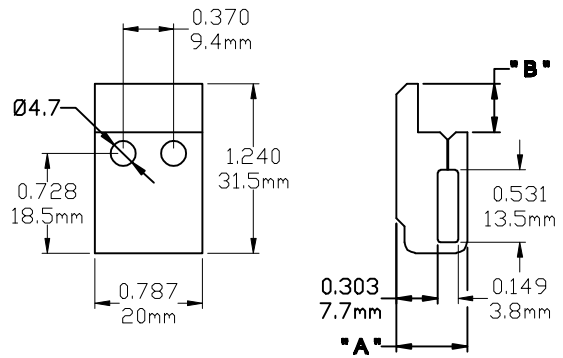

Tie Bar Guide

Part Number	" A "	" B "	Hand
2020	1.063"	0.106"	Non

Part Number	" A "	" B "	Hand
2022	1.059"	0.122"	Non

Part Number	" A "	" B "	Hand
2024	1.309"	0.354"	Non

Part Number	" A "	" B "	Hand
2025	1.456"	0.122"	Non

Part Number	"A"	"B"	Hand
2026	1.043"	0.334"	Non

Part Number	"A"	"B"	Hand
20320	0.519"	0.221"	Non

Part Number	"A"	"B"	Hand
20321	0.519"	0.354"	Non

Part Number	"A"	"B"	Hand
2076	1.588"	0.224"	Non

Part Number	" A "	" B "	Hand
2077	1.588"	0.224"	Non

Part Number		Hand
20201		Non