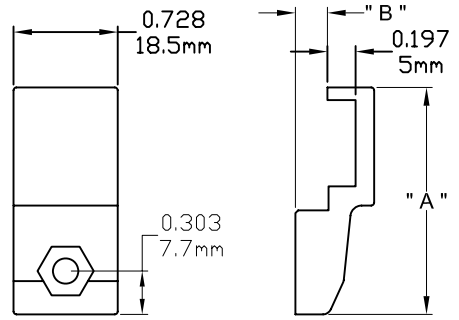

Tie Bar Guide

Part Number	" A "	" B "	Hand
2020	1.063"	0.106"	Non

Part Number	" A "	" B "	Hand
2022	1.059"	0.122"	Non

Part Number	" A "	" B "	Hand
2024	1.309"	0.354"	Non

Part Number	" A "	" B "	Hand
2025	1.456"	0.122"	Non

Part Number	"A"	"B"	Hand
2026	1.043"	0.334"	Non

Part Number	"A"	"B"	Hand
20320	0.519"	0.221"	Non

Part Number	"A"	"B"	Hand
20321	0.519"	0.354"	Non

Part Number	"A"	"B"	Hand
2076	1.588"	0.224"	Non

Part Number	" A "	" B "	Hand
2077	1.588"	0.224"	Non