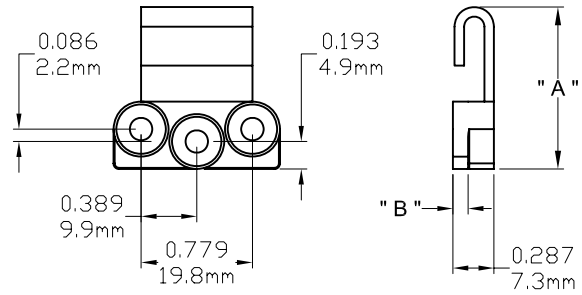

Tie Bar Guide

Part Number	" A "	" B "	Hand
2020	1.063"	0.106"	Non

Part Number	" A "	" B "	Hand
2022	1.059"	0.122"	Non

Part Number	" A "	" B "	Hand
2024	1.309"	0.354"	Non

Part Number	" A "	" B "	Hand
2025	1.456"	0.122"	Non

Part Number	"A"	"B"	Hand
2026	1.043"	0.334"	Non

Part Number	"A"	"B"	Hand
20320	0.519"	0.221"	Non

Part Number	"A"	"B"	Hand
20321	0.519"	0.354"	Non

Part Number	"A"	"B"	Hand
2076	1.588"	0.224"	Non

Part Number	" A "	" B "	Hand
2077	1.588"	0.224"	Non

Part Number		Hand
20201		Non