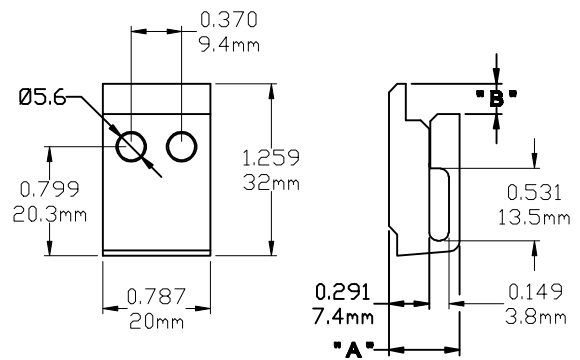

Tie Bar Guide

Part Number	" A "	" B "	Hand
2020	1.063"	0.106"	Non

Part Number	" A "	" B "	Hand
2022	1.059"	0.122"	Non

Part Number	" A "	" B "	Hand
2024	1.309"	0.354"	Non

Part Number	" A "	" B "	Hand
2025	1.456"	0.122"	Non

Part Number	"A"	"B"	Hand
2026	1.043"	0.334"	Non

Part Number	"A"	"B"	Hand
20320	0.519"	0.221"	Non

Part Number	"A"	"B"	Hand
20321	0.519"	0.354"	Non

Part Number	"A"	"B"	Hand
2076	1.588"	0.224"	Non

Part Number	" A "	" B "	Hand
2077	1.588"	0.224"	Non