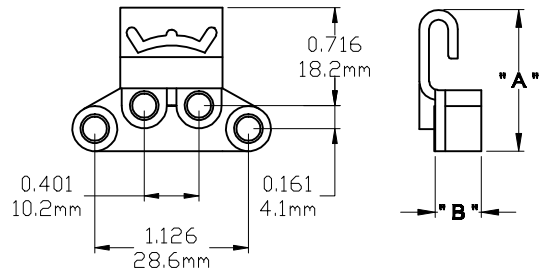

Tie Bar Guide

Part Number	" A "	" B "	Hand
2020	1.063"	0.106"	Non

Part Number	" A "	" B "	Hand
2022	1.059"	0.122"	Non

Part Number	" A "	" B "	Hand
2024	1.309"	0.354"	Non

Part Number	" A "	" B "	Hand
2025	1.456"	0.122"	Non

Part Number	"A"	"B"	Hand
2026	1.043"	0.334"	Non

Part Number	"A"	"B"	Hand
20320	0.519"	0.221"	Non

Part Number	"A"	"B"	Hand
20321	0.519"	0.354"	Non

Part Number	"A"	"B"	Hand
2076	1.588"	0.224"	Non

Part Number	" A "	" B "	Hand
2077	1.588"	0.224"	Non