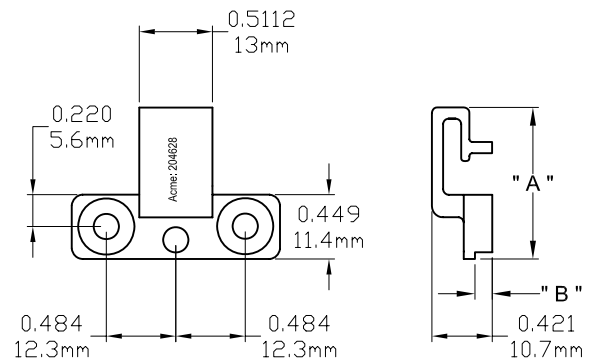

Tie Bar Guide

Part Number	" A "	" B "	Hand
2020	1.063"	0.106"	Non

Part Number	" A "	" B "	Hand
2022	1.059"	0.122"	Non

Part Number	" A "	" B "	Hand
2024	1.309"	0.354"	Non

Part Number	" A "	" B "	Hand
2025	1.456"	0.122"	Non

Part Number	"A"	"B"	Hand
2026	1.043"	0.334"	Non

Part Number	"A"	"B"	Hand
20320	0.519"	0.221"	Non

Part Number	"A"	"B"	Hand
20321	0.519"	0.354"	Non

Part Number	"A"	"B"	Hand
2076	1.588"	0.224"	Non

Part Number	" A "	" B "	Hand
2077	1.588"	0.224"	Non

Part Number		Hand
20201		Non