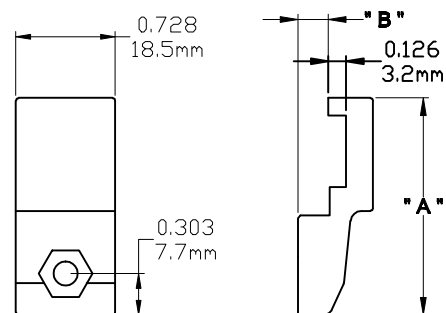

Tie Bar Guide

Part Number	" A "	" B "	Hand
2020	1.063"	0.106"	Non

Part Number	" A "	" B "	Hand
2022	1.059"	0.122"	Non

Part Number	" A "	" B "	Hand
2024	1.309"	0.354"	Non

Part Number	" A "	" B "	Hand
2025	1.456"	0.122"	Non

Part Number	"A"	"B"	Hand
2026	1.043"	0.334"	Non

Part Number	"A"	"B"	Hand
20320	0.519"	0.221"	Non

Part Number	"A"	"B"	Hand
20321	0.519"	0.354"	Non

Part Number	"A"	"B"	Hand
2076	1.588"	0.224"	Non

Part Number	" A "	" B "	Hand
2077	1.588"	0.224"	Non