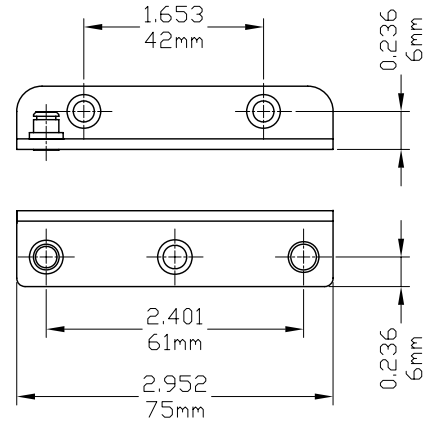

# Stud Bracket

Part Number	Material	Hand
7041	SST	RH
7042	SST	LH
19041	Steel	RH
19042	Steel	LH

Part Number	Material	Hand
7063	SST	RH
7064	SST	LH
19063	Steel	RH
19064	Steel	LH

Part Number	Material	Hand
70440	SST	LH
70441	SST	RH
190440	Steel	LH
190441	Steel	RH

Part Number	Material	Hand
70455	SST	RH
70456	SST	LH
190455	Steel	RH
190456	Steel	LH

Note : Right Hand Shown  
(Left Hand Opposite)

Part Number	Material	Hand
19039	Steel	RH
19040	Steel	LH

Part Number	Material	Hand
19043	Steel	RH
19043	Steel	LH

Part Number	Material	Hand
190463	Steel	RH
190464	Steel	LH

Part Number	Material	Hand
190461	Steel	LH
190462	Steel	RH

Note : Right Hand Shown  
(Left Hand Opposite)

Part Number	Material	Hand
190444	Steel	LH
190445	Steel	RH

Part Number	Material	Hand
190442	Steel	RH
190442	Steel	LH

Note : Right Hand Shown  
(Left Hand Opposite)