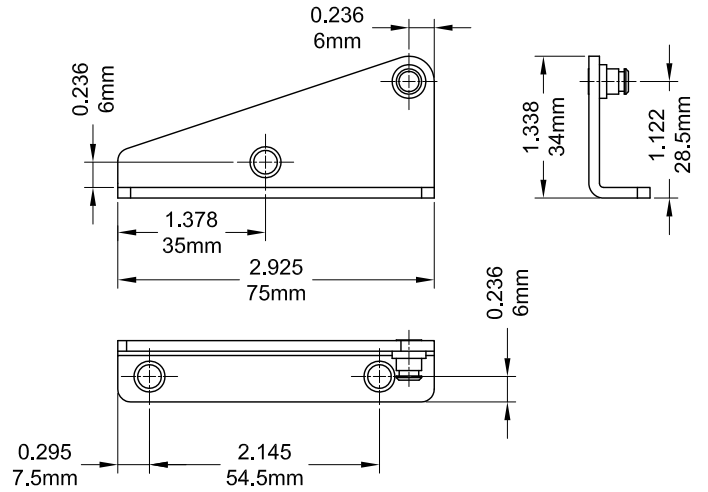

# Stud Bracket

Part Number	Material	Hand
7041	SST	RH
7042	SST	LH
19041	Steel	RH
19042	Steel	LH

Part Number	Material	Hand
7063	SST	RH
7064	SST	LH
19063	Steel	RH
19064	Steel	LH

Part Number	Material	Hand
70440	SST	LH
70441	SST	RH
190440	Steel	LH
190441	Steel	RH

Part Number	Material	Hand
70455	SST	RH
70456	SST	LH
190455	Steel	RH
190456	Steel	LH

Note : Right Hand Shown  
(Left Hand Opposite)

Part Number	Material	Hand
19039	Steel	RH
19040	Steel	LH

Part Number	Material	Hand
19043	Steel	RH
19043	Steel	LH

Part Number	Material	Hand
190463	Steel	RH
190464	Steel	LH

Part Number	Material	Hand
190461	Steel	LH
190462	Steel	RH

Note : Right Hand Shown  
(Left Hand Opposite)

Part Number	Material	Hand
190444	Steel	LH
190445	Steel	RH

Part Number	Material	Hand
190442	Steel	RH
190442	Steel	LH

Note : Right Hand Shown  
(Left Hand Opposite)