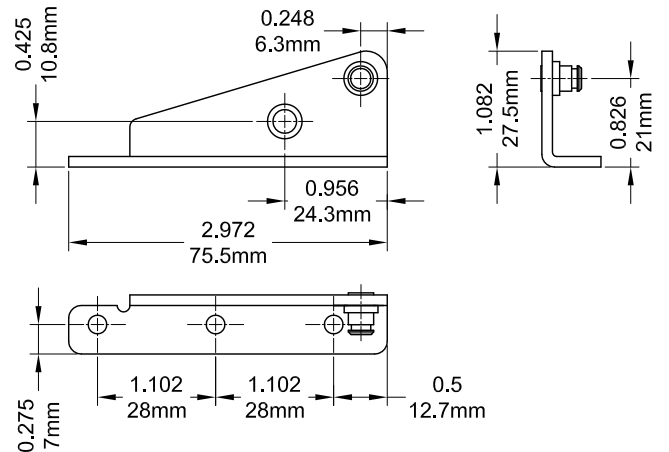

# Stud Bracket

Part Number	Material	Hand
7041	SST	RH
7042	SST	LH
19041	Steel	RH
19042	Steel	LH

Part Number	Material	Hand
7063	SST	RH
7064	SST	LH
19063	Steel	RH
19064	Steel	LH

Part Number	Material	Hand
70440	SST	LH
70441	SST	RH
190440	Steel	LH
190441	Steel	RH

Part Number	Material	Hand
70455	SST	RH
70456	SST	LH
190455	Steel	RH
190456	Steel	LH

Note : Right Hand Shown  
(Left Hand Opposite)

Part Number	Material	Hand
19039	Steel	RH
19040	Steel	LH

Part Number	Material	Hand
19043	Steel	RH
19043	Steel	LH

Part Number	Material	Hand
190463	Steel	RH
190464	Steel	LH

Part Number	Material	Hand
190461	Steel	LH
190462	Steel	RH

Note : Right Hand Shown  
(Left Hand Opposite)

Part Number	Material	Hand
190444	Steel	LH
190445	Steel	RH

Part Number	Material	Hand
190442	Steel	RH
190442	Steel	LH

Note : Right Hand Shown  
(Left Hand Opposite)