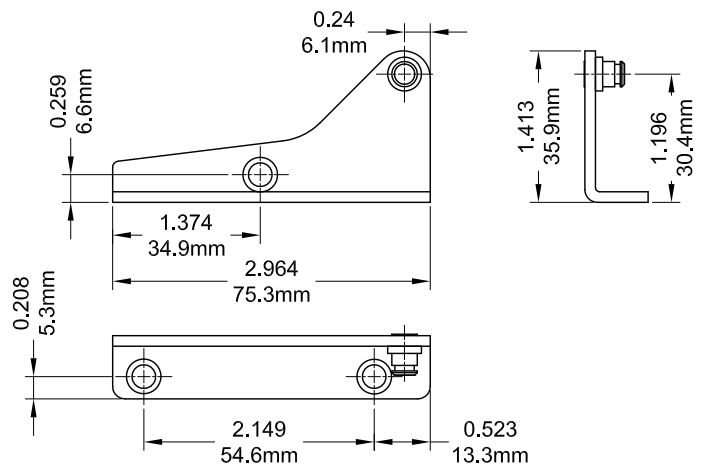

# Stud Bracket

Part Number	Material	Hand
7041	SST	RH
7042	SST	LH
19041	Steel	RH
19042	Steel	LH

Part Number	Material	Hand
7063	SST	RH
7064	SST	LH
19063	Steel	RH
19064	Steel	LH

Part Number	Material	Hand
70440	SST	LH
70441	SST	RH
190440	Steel	LH
190441	Steel	RH

Part Number	Material	Hand
70455	SST	RH
70456	SST	LH
190455	Steel	RH
190456	Steel	LH

Note : Right Hand Shown  
(Left Hand Opposite)

Part Number	Material	Hand
19039	Steel	RH
19040	Steel	LH

Part Number	Material	Hand
19043	Steel	RH
19043	Steel	LH

Part Number	Material	Hand
190463	Steel	RH
190464	Steel	LH

Part Number	Material	Hand
190461	Steel	LH
190462	Steel	RH

Note : Right Hand Shown  
(Left Hand Opposite)

Part Number	Material	Hand
190444	Steel	LH
190445	Steel	RH

Part Number	Material	Hand
190442	Steel	RH
190442	Steel	LH

Note : Right Hand Shown  
(Left Hand Opposite)