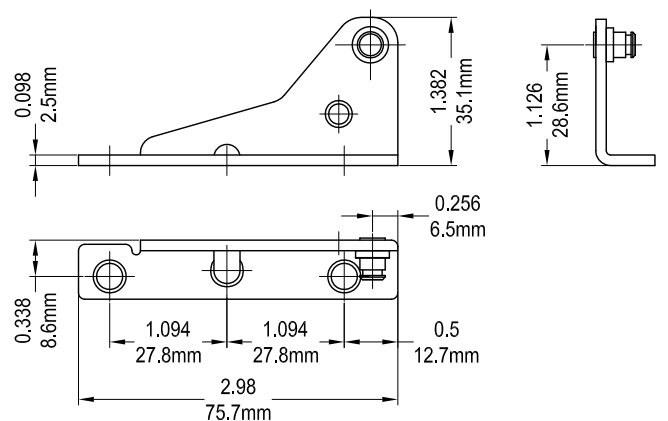

# Stud Bracket

Part Number	Material	Hand
7041	SST	RH
7042	SST	LH
19041	Steel	RH
19042	Steel	LH

Part Number	Material	Hand
7063	SST	RH
7064	SST	LH
19063	Steel	RH
19064	Steel	LH

Part Number	Material	Hand
70440	SST	LH
70441	SST	RH
190440	Steel	LH
190441	Steel	RH

Part Number	Material	Hand
70455	SST	RH
70456	SST	LH
190455	Steel	RH
190456	Steel	LH

Note : Right Hand Shown  
(Left Hand Opposite)

Part Number	Material	Hand
19039	Steel	RH
19040	Steel	LH

Part Number	Material	Hand
19043	Steel	RH
19043	Steel	LH

Part Number	Material	Hand
190463	Steel	RH
190464	Steel	LH

Part Number	Material	Hand
190461	Steel	LH
190462	Steel	RH

Note : Right Hand Shown  
(Left Hand Opposite)

Part Number	Material	Hand
190444	Steel	LH
190445	Steel	RH

Part Number	Material	Hand
190442	Steel	RH
190442	Steel	LH

Note : Right Hand Shown  
(Left Hand Opposite)