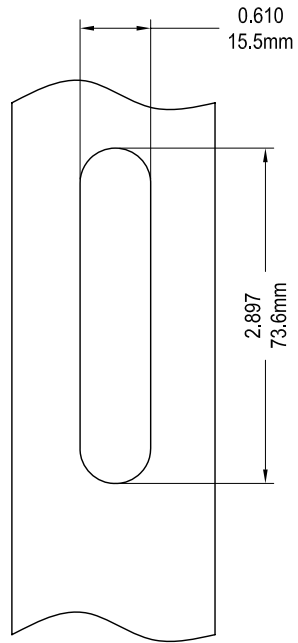

Multi Point Locking Handle

Frame Cut Out

Product Name	Part Number
Multi Point Locking Handle 504	132-504R1