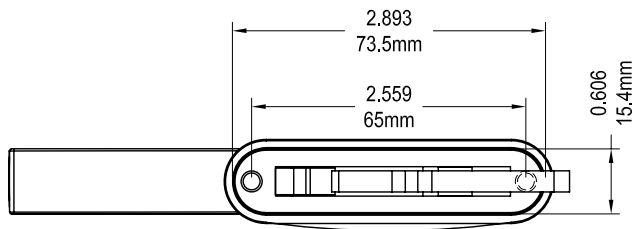

Multi Point Locking Handle

Frame Cut Out

Product Name	Part Number
Multi Point Locking Handle 504	132-504R1