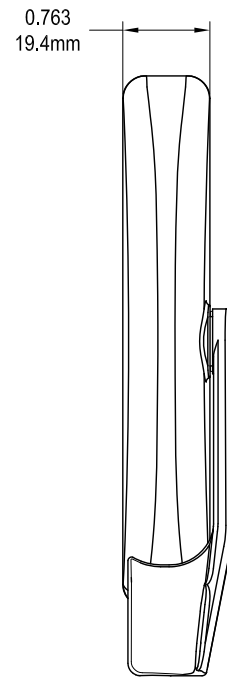

Grande Multi/Single Point Locking Handle

Frame Cut Out

132-516 (SHOWN)

132-519 (SHOWN)

Product Name	Part Number	" A "
Grande Multi Point Locking Handle	132-516	1.390 "
Grande Multi Point Locking Handle	132-517	1.640 "
Grande Multi Point Locking Handle	132-518	1.890 "
Grande Single Point Locking Handle	132-519	1.604 "

20061 SPACER

Product Name	Part Number	Match Color
SPACER	20061	9268
SPACER	20061	15212
SPACER	20061	HRG624

20090 SPACER

Product Name	Part Number	Match Color
SPACER	20090	9268
SPACER	20090	15212
SPACER	20090	HRG624

19021\7021 BACKING PLATE

19024\7024 BACKING PLATE

Frame Cut Out

Product Name	Part Number
Multi Point Locking Handle 515 , RH	132-515(R)
Multi Point Locking Handle 515 , LH	132-515(L)

Right Hand Shown

Frame Cut Out

Product Name	Part Number
Multi Point Locking Handle 513 , RH	132-513(R)
Multi Point Locking Handle 513 , LH	132-513(L)