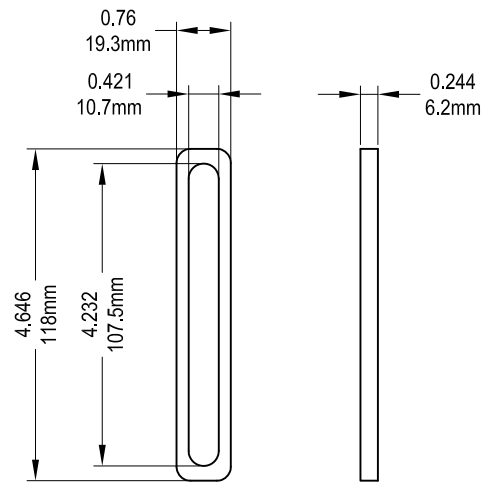

20090 SPACER