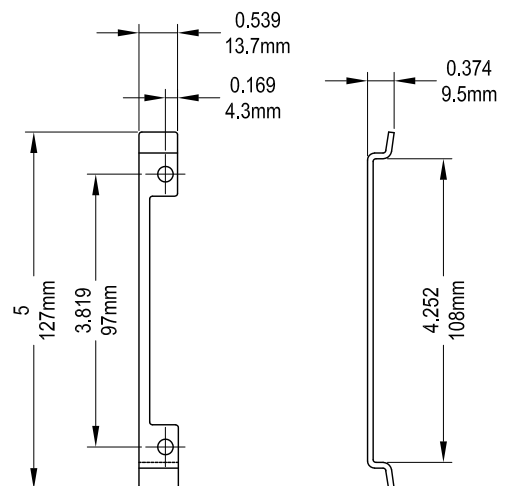

Grande Multi/Single Point Locking Handle

Frame Cut Out

132-516 (SHOWN)

132-519 (SHOWN)

Product Name	Part Number	" A "
Grande Multi Point Locking Handle	132-516	1.390 "
Grande Multi Point Locking Handle	132-517	1.640 "
Grande Multi Point Locking Handle	132-518	1.890 "
Grande Single Point Locking Handle	132-519	1.604 "

19021\7021 BACKING PLATE

19024\7024 BACKING PLATE

Frame Cut Out

Product Name	Part Number
Multi Point Locking Handle 515 , RH	132-515(R)
Multi Point Locking Handle 515 , LH	132-515(L)

Right Hand Shown

Frame Cut Out

Product Name	Part Number
Multi Point Locking Handle 513 , RH	132-513(R)
Multi Point Locking Handle 513 , LH	132-513(L)