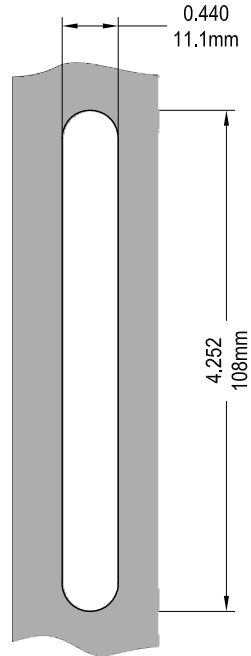

Grande Multi/Single Point Locking Handle

Frame Cut Out

132-516 (SHOWN)

132-519 (SHOWN)

Product Name	Part Number	" A "
Grande Multi Point Locking Handle	132-516	1.390 "
Grande Multi Point Locking Handle	132-517	1.640 "
Grande Multi Point Locking Handle	132-518	1.890 "
Grande Single Point Locking Handle	132-519	1.604 "

20061 SPACER

Product Name	Part Number	Match Color
SPACER	20061	9268
SPACER	20061	15212
SPACER	20061	HRG624

20090 SPACER

Product Name	Part Number	Match Color
SPACER	20090	9268
SPACER	20090	15212
SPACER	20090	HRG624

19021\7021 BACKING PLATE

19024\7024 BACKING PLATE

Frame Cut Out

Product Name	Part Number
Multi Point Locking Handle 515 , RH	132-515(R)
Multi Point Locking Handle 515 , LH	132-515(L)

Right Hand Shown

Frame Cut Out

Product Name	Part Number
Multi Point Locking Handle 513 , RH	132-513(R)
Multi Point Locking Handle 513 , LH	132-513(L)