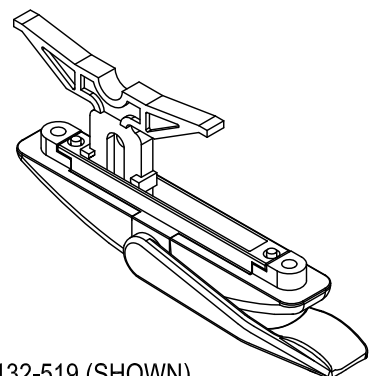

Grande Multi/Single Point Locking Handle

Frame Cut Out

132-516 (SHOWN)

132-519 (SHOWN)

Product Name	Part Number	" A "
Grande Multi Point Locking Handle	132-516	1.390 "
Grande Multi Point Locking Handle	132-517	1.640 "
Grande Multi Point Locking Handle	132-518	1.890 "
Grande Single Point Locking Handle	132-519	1.604 "

19021\7021 BACKING PLATE

19024\7024 BACKING PLATE

Frame Cut Out

Product Name	Part Number
Multi Point Locking Handle 515 , RH	132-515(R)
Multi Point Locking Handle 515 , LH	132-515(L)

Right Hand Shown

Frame Cut Out

Product Name	Part Number
Multi Point Locking Handle 513 , RH	132-513(R)
Multi Point Locking Handle 513 , LH	132-513(L)