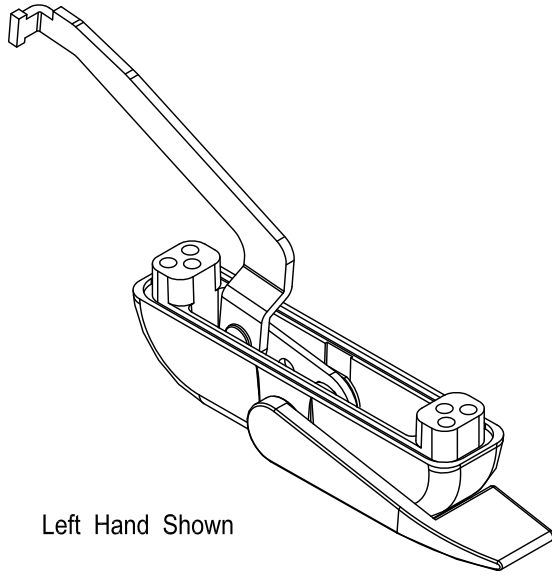

Grande Multi/Single Point Locking Handle

Frame Cut Out

132-516 (SHOWN)

132-519 (SHOWN)

Product Name	Part Number	" A "
Grande Multi Point Locking Handle	132-516	1.390 "
Grande Multi Point Locking Handle	132-517	1.640 "
Grande Multi Point Locking Handle	132-518	1.890 "
Grande Single Point Locking Handle	132-519	1.604 "

19021\7021 BACKING PLATE

19024\7024 BACKING PLATE

Frame Cut Out

Product Name	Part Number
Multi Point Locking Handle 515 , RH	132-515(R)
Multi Point Locking Handle 515 , LH	132-515(L)

Right Hand Shown

Frame Cut Out