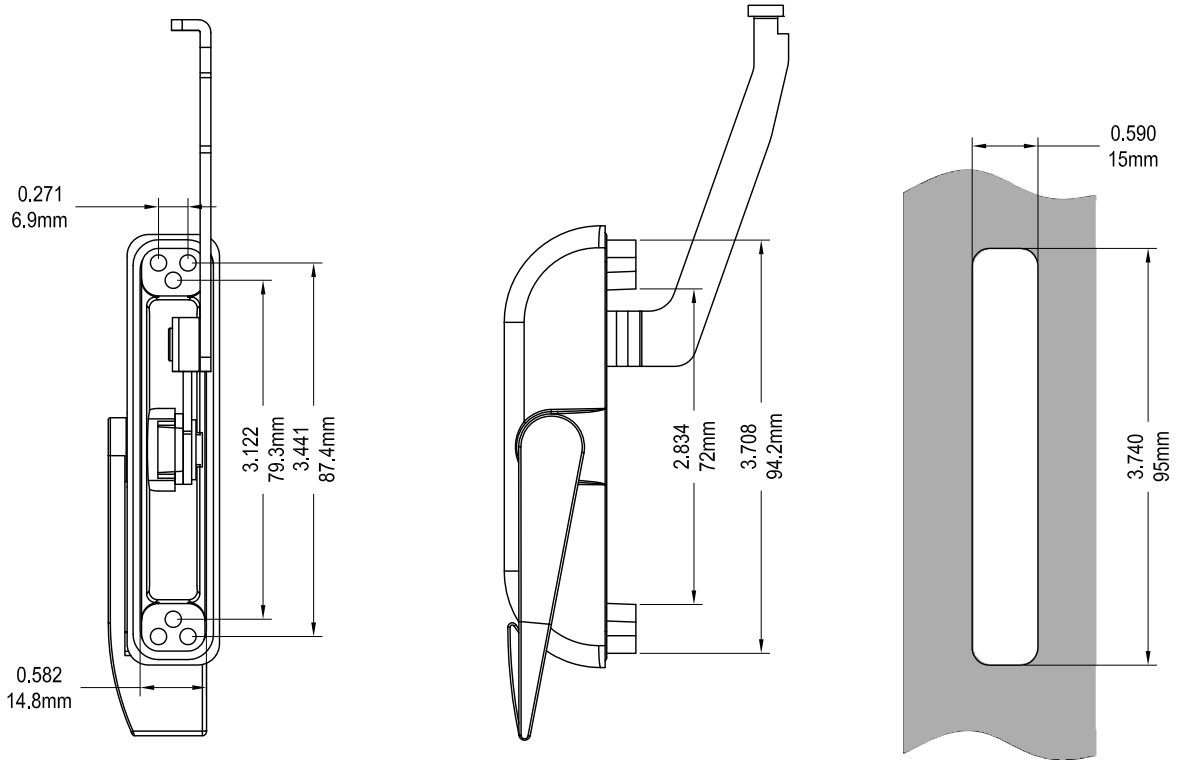

Grande Multi/Single Point Locking Handle

Frame Cut Out

132-516 (SHOWN)

132-519 (SHOWN)

Product Name	Part Number	" A "
Grande Multi Point Locking Handle	132-516	1.390 "
Grande Multi Point Locking Handle	132-517	1.640 "
Grande Multi Point Locking Handle	132-518	1.890 "
Grande Single Point Locking Handle	132-519	1.604 "

20061 SPACER

Product Name	Part Number	Match Color
SPACER	20061	9268
SPACER	20061	15212
SPACER	20061	HRG624

20090 SPACER

Product Name	Part Number	Match Color
SPACER	20090	9268
SPACER	20090	15212
SPACER	20090	HRG624

19021\7021 BACKING PLATE

19024\7024 BACKING PLATE

Frame Cut Out

Product Name	Part Number
Multi Point Locking Handle 515 , RH	132-515(R)
Multi Point Locking Handle 515 , LH	132-515(L)

Right Hand Shown

Frame Cut Out

Product Name	Part Number
Multi Point Locking Handle 513 , RH	132-513(R)
Multi Point Locking Handle 513 , LH	132-513(L)