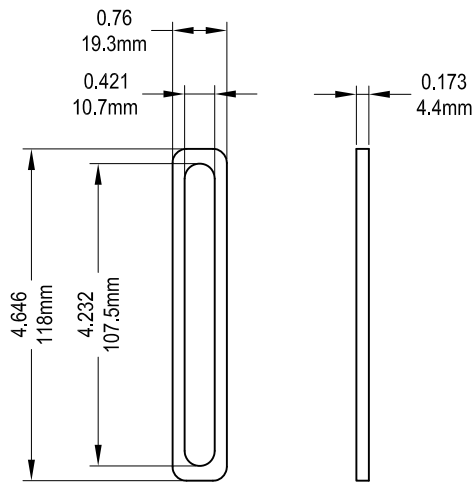

20061 SPACER