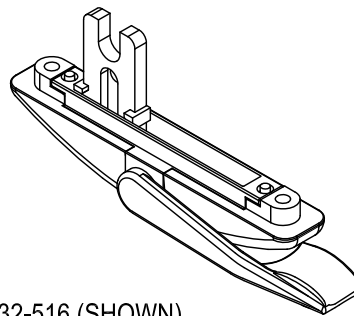

Grande Multi/Single Point Locking Handle

Frame Cut Out

132-516 (SHOWN)

132-519 (SHOWN)

Product Name	Part Number	" A "
Grande Multi Point Locking Handle	132-516	1.390 "
Grande Multi Point Locking Handle	132-517	1.640 "
Grande Multi Point Locking Handle	132-518	1.890 "
Grande Single Point Locking Handle	132-519	1.604 "

19021\7021 BACKING PLATE

19024\7024 BACKING PLATE

Frame Cut Out

Product Name	Part Number
Multi Point Locking Handle 515 , RH	132-515(R)
Multi Point Locking Handle 515 , LH	132-515(L)

Right Hand Shown

Frame Cut Out

Product Name	Part Number
Multi Point Locking Handle 513 , RH	132-513(R)
Multi Point Locking Handle 513 , LH	132-513(L)