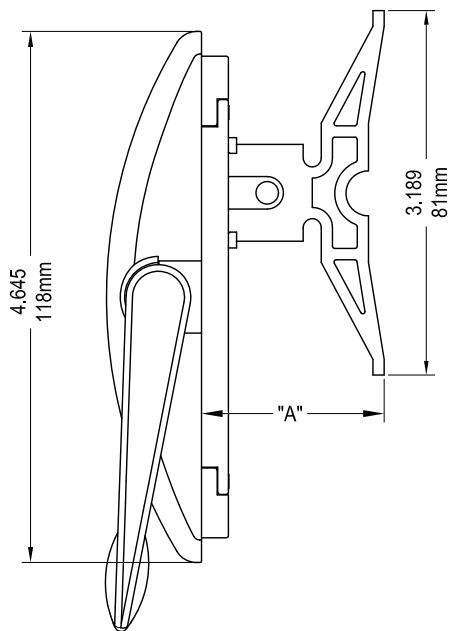

Grande Multi/Single Point Locking Handle

Frame Cut Out

132-516 (SHOWN)

132-519 (SHOWN)

Product Name	Part Number	" A "
Grande Multi Point Locking Handle	132-516	1.390 "
Grande Multi Point Locking Handle	132-517	1.640 "
Grande Multi Point Locking Handle	132-518	1.890 "
Grande Single Point Locking Handle	132-519	1.604 "

20061 SPACER

Product Name	Part Number	Match Color
SPACER	20061	9268
SPACER	20061	15212
SPACER	20061	HRG624

20090 SPACER

Product Name	Part Number	Match Color
SPACER	20090	9268
SPACER	20090	15212
SPACER	20090	HRG624

19021\7021 BACKING PLATE

19024\7024 BACKING PLATE

Frame Cut Out

Product Name	Part Number
Multi Point Locking Handle 515 , RH	132-515(R)
Multi Point Locking Handle 515 , LH	132-515(L)

Right Hand Shown

Frame Cut Out

Product Name	Part Number
Multi Point Locking Handle 513 , RH	132-513(R)
Multi Point Locking Handle 513 , LH	132-513(L)