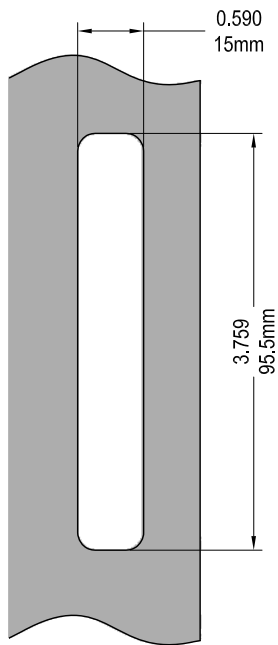

Grande Multi/Single Point Locking Handle

Frame Cut Out

132-516 (SHOWN)

132-519 (SHOWN)

Product Name	Part Number	" A "
Grande Multi Point Locking Handle	132-516	1.390 "
Grande Multi Point Locking Handle	132-517	1.640 "
Grande Multi Point Locking Handle	132-518	1.890 "
Grande Single Point Locking Handle	132-519	1.604 "

19021\7021 BACKING PLATE

19024\7024 BACKING PLATE

Frame Cut Out

Product Name	Part Number
Multi Point Locking Handle 515 , RH	132-515(R)
Multi Point Locking Handle 515 , LH	132-515(L)

Right Hand Shown

Frame Cut Out

Product Name	Part Number
Multi Point Locking Handle 513 , RH	132-513(R)
Multi Point Locking Handle 513 , LH	132-513(L)