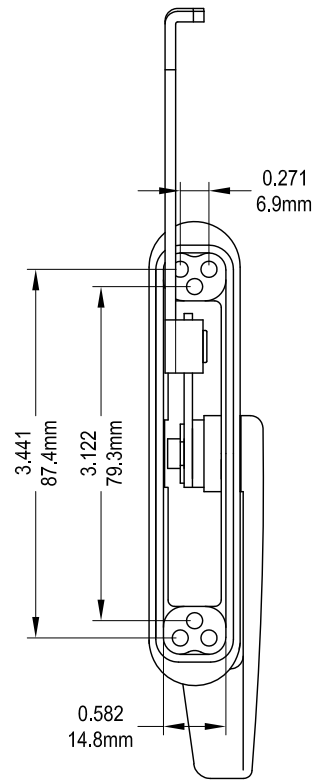

Grande Multi/Single Point Locking Handle

Frame Cut Out

132-516 (SHOWN)

132-519 (SHOWN)

Product Name	Part Number	" A "
Grande Multi Point Locking Handle	132-516	1.390 "
Grande Multi Point Locking Handle	132-517	1.640 "
Grande Multi Point Locking Handle	132-518	1.890 "
Grande Single Point Locking Handle	132-519	1.604 "

19021\7021 BACKING PLATE

19024\7024 BACKING PLATE

Frame Cut Out

Product Name	Part Number
Multi Point Locking Handle 515 , RH	132-515(R)
Multi Point Locking Handle 515 , LH	132-515(L)

Right Hand Shown

Frame Cut Out

Product Name	Part Number
Multi Point Locking Handle 513 , RH	132-513(R)
Multi Point Locking Handle 513 , LH	132-513(L)