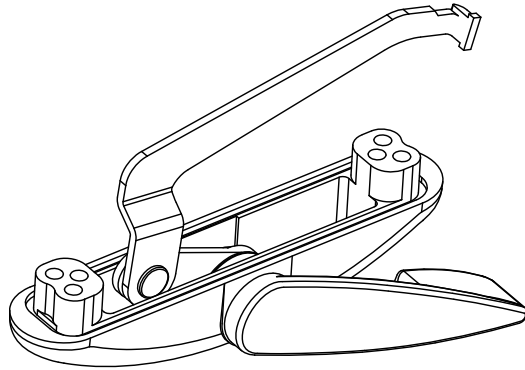

Grande Multi/Single Point Locking Handle

Frame Cut Out

132-516 (SHOWN)

132-519 (SHOWN)

Product Name	Part Number	" A "
Grande Multi Point Locking Handle	132-516	1.390 "
Grande Multi Point Locking Handle	132-517	1.640 "
Grande Multi Point Locking Handle	132-518	1.890 "
Grande Single Point Locking Handle	132-519	1.604 "

19021\7021 BACKING PLATE

19024\7024 BACKING PLATE

Frame Cut Out

Product Name	Part Number
Multi Point Locking Handle 515 , RH	132-515(R)
Multi Point Locking Handle 515 , LH	132-515(L)

Right Hand Shown

Frame Cut Out

Product Name	Part Number
Multi Point Locking Handle 513 , RH	132-513(R)
Multi Point Locking Handle 513 , LH	132-513(L)