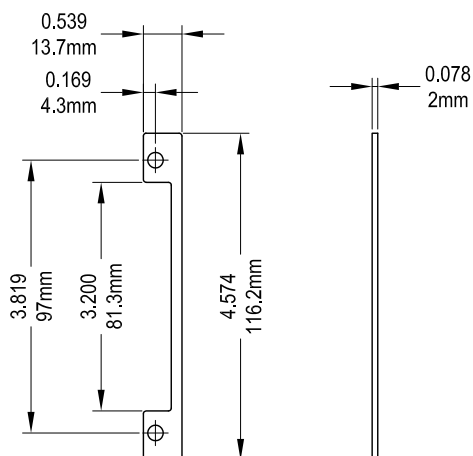

Grande Multi/Single Point Locking Handle

Frame Cut Out

132-516 (SHOWN)

132-519 (SHOWN)

Product Name	Part Number	" A "
Grande Multi Point Locking Handle	132-516	1.390 "
Grande Multi Point Locking Handle	132-517	1.640 "
Grande Multi Point Locking Handle	132-518	1.890 "
Grande Single Point Locking Handle	132-519	1.604 "

19021\7021 BACKING PLATE

19024\7024 BACKING PLATE

Frame Cut Out

Product Name	Part Number
Multi Point Locking Handle 515 , RH	132-515(R)
Multi Point Locking Handle 515 , LH	132-515(L)

Right Hand Shown

Frame Cut Out

Product Name	Part Number
Multi Point Locking Handle 513 , RH	132-513(R)
Multi Point Locking Handle 513 , LH	132-513(L)