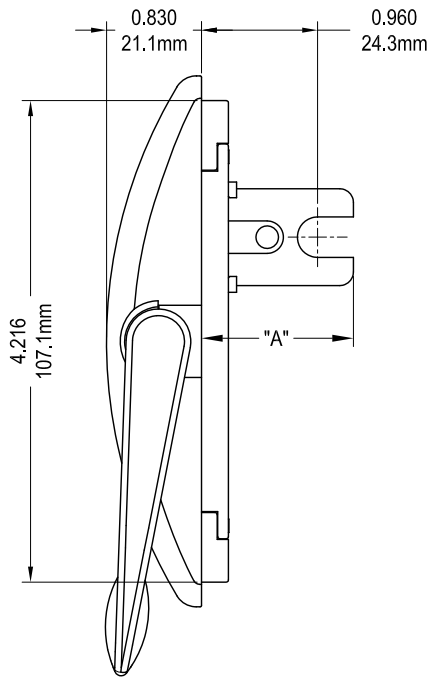

Grande Multi/Single Point Locking Handle

Frame Cut Out

132-516 (SHOWN)

132-519 (SHOWN)

Product Name	Part Number	" A "
Grande Multi Point Locking Handle	132-516	1.390 "
Grande Multi Point Locking Handle	132-517	1.640 "
Grande Multi Point Locking Handle	132-518	1.890 "
Grande Single Point Locking Handle	132-519	1.604 "

20061 SPACER

Product Name	Part Number	Match Color
SPACER	20061	9268
SPACER	20061	15212
SPACER	20061	HRG624

20090 SPACER

Product Name	Part Number	Match Color
SPACER	20090	9268
SPACER	20090	15212
SPACER	20090	HRG624

19021\7021 BACKING PLATE

19024\7024 BACKING PLATE

Frame Cut Out

Product Name	Part Number
Multi Point Locking Handle 515 , RH	132-515(R)
Multi Point Locking Handle 515 , LH	132-515(L)

Right Hand Shown

Frame Cut Out

Product Name	Part Number
Multi Point Locking Handle 513 , RH	132-513(R)
Multi Point Locking Handle 513 , LH	132-513(L)