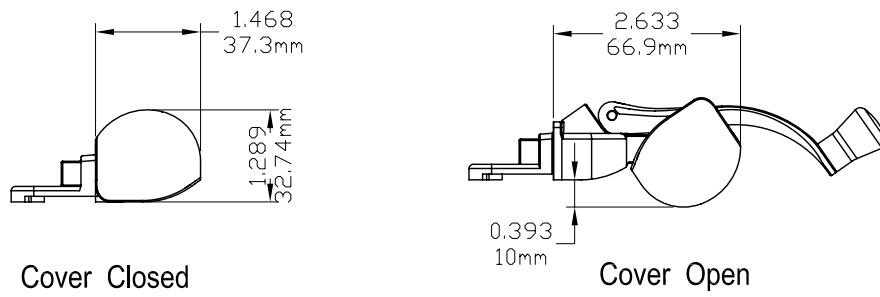

Eclipse Dyad Operator (Sill Mount)

Left Hand Shown , Cover Closed

132630R1 - LQS

Left Hand Shown , Cover Open

132630R1 - LQS

Left Hand Shown , No Cover

132630R1 - LQS

Product Name	Part Number	A (Arm Length)
Eclipse Dyad Operator, 4.5", LH	132630SR1 - LQS	4.5"
Eclipse Dyad Operator, 4.5", RH	132630SR1 - RQS	4.5"
Eclipse Dyad Operator, 4.75", LH	132630R1 - LQS	4.75"
Eclipse Dyad Operator, 4.75", RH	132630R1 - RQS	4.75"

Eclipse Handle/Cover

Right hand shown

Back Plate

Stud Bracket (Right Hand Shown)

Part Number	Material	Hand
70455	SST	RH
70456	SST	LH
190455	Steel	RH
190456	Steel	LH