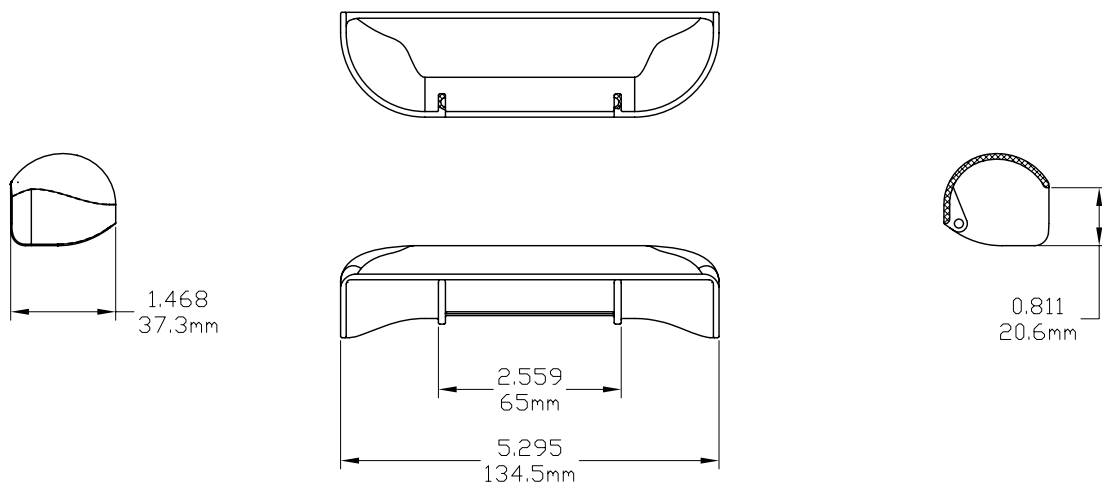

Eclipse Dyad Operator (Sill Mount)

Left Hand Shown , Cover Closed

132630R1 - LQS

Left Hand Shown , Cover Open

132630R1 - LQS

Left Hand Shown , No Cover

132630R1 - LQS

Product Name	Part Number	A (Arm Length)
Eclipse Dyad Operator, 4.5", LH	132630SR1 - LQS	4.5"
Eclipse Dyad Operator, 4.5", RH	132630SR1 - RQS	4.5"
Eclipse Dyad Operator, 4.75", LH	132630R1 - LQS	4.75"
Eclipse Dyad Operator, 4.75", RH	132630R1 - RQS	4.75"

Eclipse Handle/Cover

Right hand shown

Back Plate

Stud Bracket (Right Hand Shown)

Part Number	Material	Hand
70455	SST	RH
70456	SST	LH
190455	Steel	RH
190456	Steel	LH