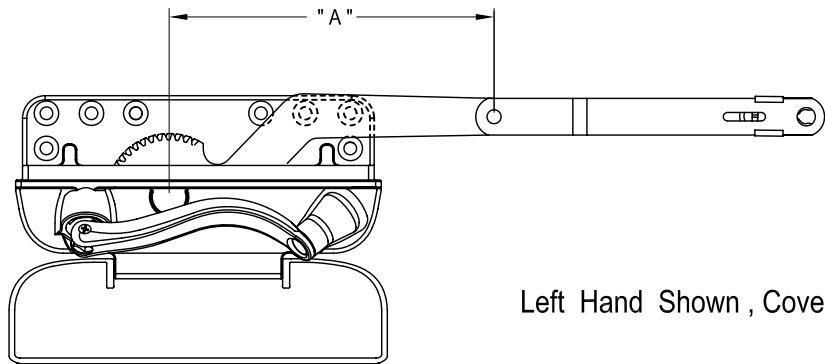

Eclipse Dyad Operator (Sill Mount)

Left Hand Shown , Cover Closed

132630R1 - LQS

Left Hand Shown , Cover Open

132630R1 - LQS

Left Hand Shown , No Cover

132630R1 - LQS

Product Name	Part Number	A (Arm Length)
Eclipse Dyad Operator, 4.5", LH	132630SR1 - LQS	4.5"
Eclipse Dyad Operator, 4.5", RH	132630SR1 - RQS	4.5"
Eclipse Dyad Operator, 4.75", LH	132630R1 - LQS	4.75"
Eclipse Dyad Operator, 4.75", RH	132630R1 - RQS	4.75"

Eclipse Handle/Cover

Right hand shown

Back Plate

Stud Bracket (Right Hand Shown)

Part Number	Material	Hand
70455	SST	RH
70456	SST	LH
190455	Steel	RH
190456	Steel	LH