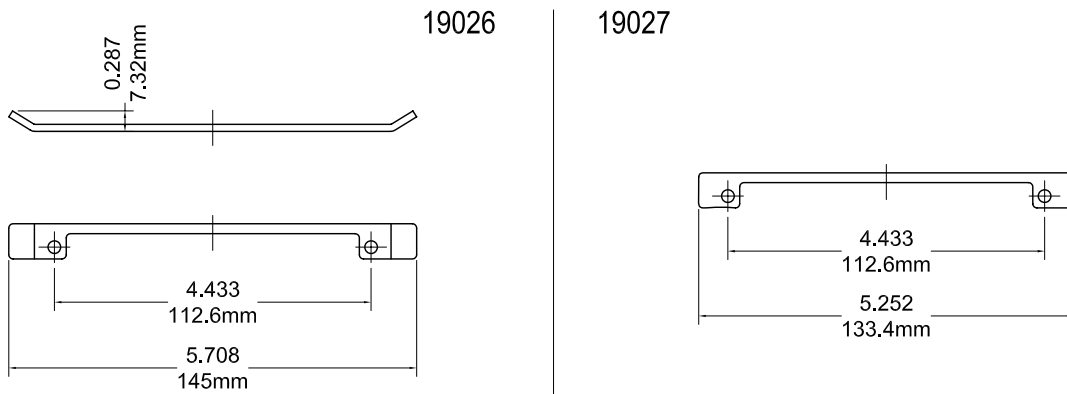

Eclipse Dyad Operator (Sill Mount)

Left Hand Shown , Cover Closed

132630R1 - LQS

Left Hand Shown , Cover Open

132630R1 - LQS

Left Hand Shown , No Cover

132630R1 - LQS

Product Name	Part Number	A (Arm Length)
Eclipse Dyad Operator, 4.5", LH	132630SR1 - LQS	4.5"
Eclipse Dyad Operator, 4.5", RH	132630SR1 - RQS	4.5"
Eclipse Dyad Operator, 4.75", LH	132630R1 - LQS	4.75"
Eclipse Dyad Operator, 4.75", RH	132630R1 - RQS	4.75"

Eclipse Handle/Cover

Right hand shown

Back Plate

Stud Bracket (Right Hand Shown)

Part Number	Material	Hand
70455	SST	RH
70456	SST	LH
190455	Steel	RH
190456	Steel	LH