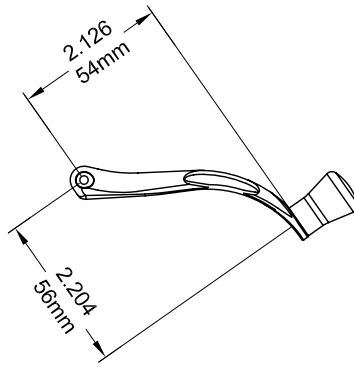

Eclipse Dyad Operator (Sill Mount)

Left Hand Shown , Cover Closed

132630R1 - LQS

Left Hand Shown , Cover Open

132630R1 - LQS

Left Hand Shown , No Cover

132630R1 - LQS

Product Name	Part Number	A (Arm Length)
Eclipse Dyad Operator, 4.5", LH	132630SR1 - LQS	4.5"
Eclipse Dyad Operator, 4.5", RH	132630SR1 - RQS	4.5"
Eclipse Dyad Operator, 4.75", LH	132630R1 - LQS	4.75"
Eclipse Dyad Operator, 4.75", RH	132630R1 - RQS	4.75"

Eclipse Handle/Cover

Right hand shown

Back Plate

Stud Bracket (Right Hand Shown)

Part Number	Material	Hand
70455	SST	RH
70456	SST	LH
190455	Steel	RH
190456	Steel	LH