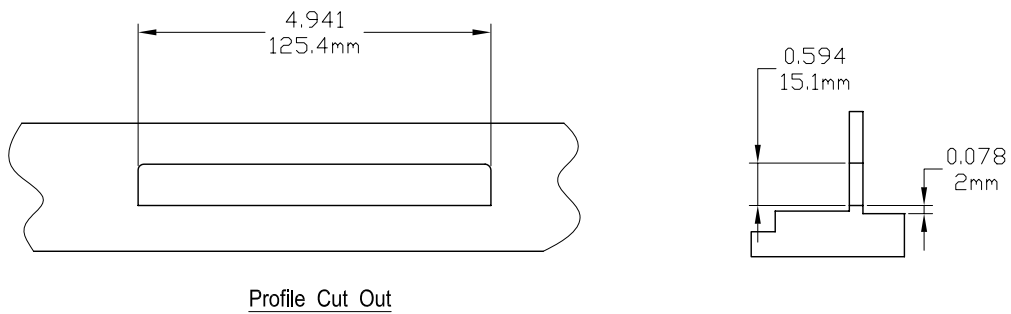

Eclipse Dyad Operator (Sill Mount)

Left Hand Shown , Cover Closed

132630R1 - LQS

Left Hand Shown , Cover Open

132630R1 - LQS

Left Hand Shown , No Cover

132630R1 - LQS

Product Name	Part Number	A (Arm Length)
Eclipse Dyad Operator, 4.5", LH	132630SR1 - LQS	4.5"
Eclipse Dyad Operator, 4.5", RH	132630SR1 - RQS	4.5"
Eclipse Dyad Operator, 4.75", LH	132630R1 - LQS	4.75"
Eclipse Dyad Operator, 4.75", RH	132630R1 - RQS	4.75"

Eclipse Handle/Cover

Right hand shown

Back Plate

Stud Bracket (Right Hand Shown)

Part Number	Material	Hand
70455	SST	RH
70456	SST	LH
190455	Steel	RH
190456	Steel	LH