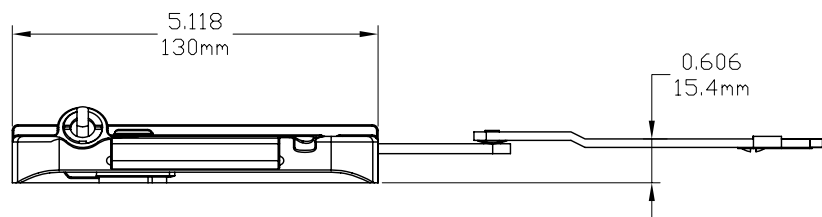

Eclipse Dyad Operator (Sill Mount)

Left Hand Shown , Cover Closed

132630R1 - LQS

Left Hand Shown , Cover Open

132630R1 - LQS

Left Hand Shown , No Cover

132630R1 - LQS

Product Name	Part Number	A (Arm Length)
Eclipse Dyad Operator, 4.5", LH	132630SR1 - LQS	4.5"
Eclipse Dyad Operator, 4.5", RH	132630SR1 - RQS	4.5"
Eclipse Dyad Operator, 4.75", LH	132630R1 - LQS	4.75"
Eclipse Dyad Operator, 4.75", RH	132630R1 - RQS	4.75"

Eclipse Handle/Cover

Right hand shown

Back Plate

Stud Bracket (Right Hand Shown)

Part Number	Material	Hand
70455	SST	RH
70456	SST	LH
190455	Steel	RH
190456	Steel	LH