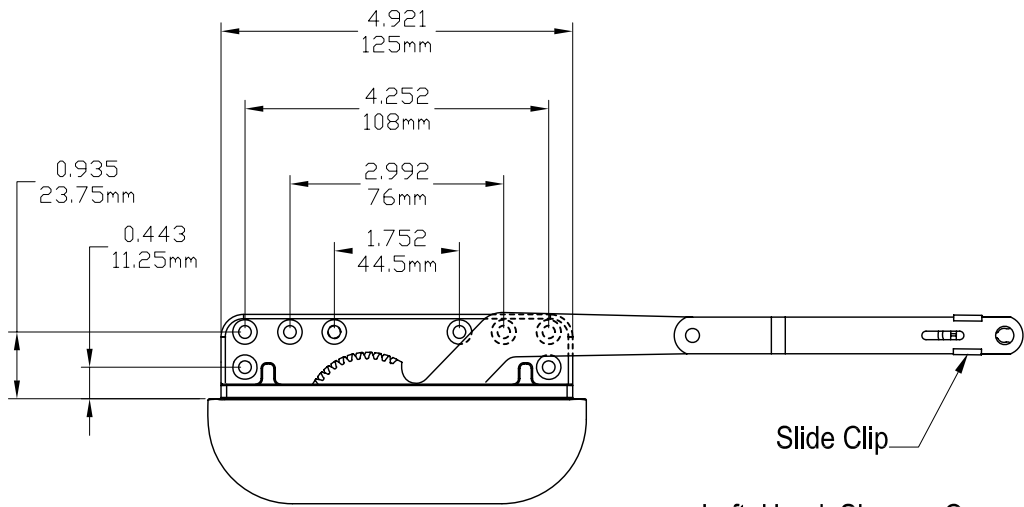

Eclipse Dyad Operator (Sill Mount)

Left Hand Shown , Cover Closed

132630R1 - LQS

Left Hand Shown , Cover Open

132630R1 - LQS

Left Hand Shown , No Cover

132630R1 - LQS

Product Name	Part Number	A (Arm Length)
Eclipse Dyad Operator, 4.5", LH	132630SR1 - LQS	4.5"
Eclipse Dyad Operator, 4.5", RH	132630SR1 - RQS	4.5"
Eclipse Dyad Operator, 4.75", LH	132630R1 - LQS	4.75"
Eclipse Dyad Operator, 4.75", RH	132630R1 - RQS	4.75"

Eclipse Handle/Cover

Right hand shown

Back Plate

Stud Bracket (Right Hand Shown)

Part Number	Material	Hand
70455	SST	RH
70456	SST	LH
190455	Steel	RH
190456	Steel	LH