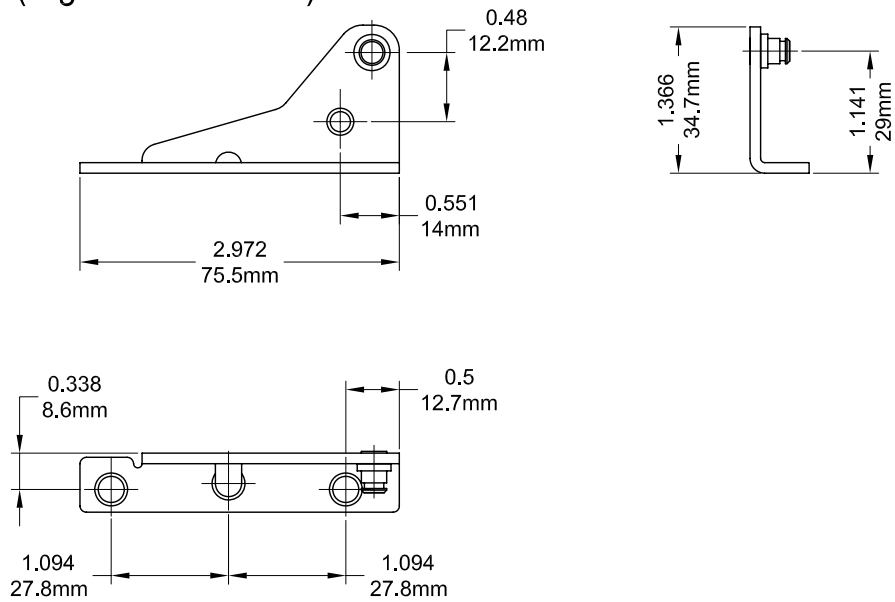

Eclipse Dyad Operator (Sill Mount)

Left Hand Shown , Cover Closed

132630R1 - LQS

Left Hand Shown , Cover Open

132630R1 - LQS

Left Hand Shown , No Cover

132630R1 - LQS

Product Name	Part Number	A (Arm Length)
Eclipse Dyad Operator, 4.5", LH	132630SR1 - LQS	4.5"
Eclipse Dyad Operator, 4.5", RH	132630SR1 - RQS	4.5"
Eclipse Dyad Operator, 4.75", LH	132630R1 - LQS	4.75"
Eclipse Dyad Operator, 4.75", RH	132630R1 - RQS	4.75"

Eclipse Handle/Cover

Right hand shown

Back Plate

Stud Bracket (Right Hand Shown)

Part Number	Material	Hand
70455	SST	RH
70456	SST	LH
190455	Steel	RH
190456	Steel	LH