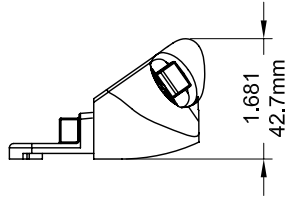

Decore Dyad Operator (Sill Mount)

132635 - LQS
Left Hand Shown

Product Name	Part Number	A (Arm Length)	Match Color
Decore Dyad Operator , 4.5" , LH	132635S - LQS	4.5"	Red
Decore Dyad Operator , 4.5" , RH	132635S - RQS	4.5"	Green
Decore Dyad Operator , 4.75" , LH	132635 - LQS	4.75"	Red
Decore Dyad Operator , 4.75" , RH	132635 - RQS	4.75"	Green

Profile Cut Out

Cover and Crank Match Color

Part Number	Match Color
132066R1	Green
132067R1	Red

132066R1 Shown

132067R1 Shown

Match Color

Back Plate

19026

19027

Stud Bracket (Right Hand Shown)

Part Number	Material	Hand
70455	SST	RH
70456	SST	LH
190455	Steel	RH
190456	Steel	LH