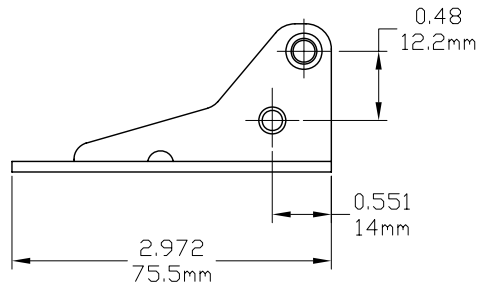

Decore Dyad Operator (Sill Mount)

132635 - LQS
Left Hand Shown

Product Name	Part Number	A (Arm Length)	Match Color
Decore Dyad Operator , 4.5" , LH	132635S - LQS	4.5"	Red
Decore Dyad Operator , 4.5" , RH	132635S - RQS	4.5"	Green
Decore Dyad Operator , 4.75" , LH	132635 - LQS	4.75"	Red
Decore Dyad Operator , 4.75" , RH	132635 - RQS	4.75"	Green

Profile Cut Out

Cover and Crank Match Color

Part Number	Match Color
132066R1	Green
132067R1	Red

132066R1 Shown

132067R1 Shown

Match Color

Back Plate

19026

19027

Stud Bracket (Right Hand Shown)

Part Number	Material	Hand
70455	SST	RH
70456	SST	LH
190455	Steel	RH
190456	Steel	LH