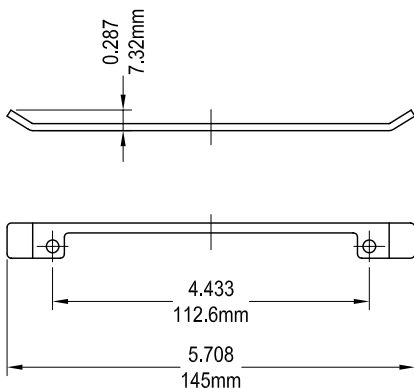

Decore Dyad Operator (Sill Mount)

132635 - LQS
Left Hand Shown

Product Name	Part Number	A (Arm Length)	Match Color
Decore Dyad Operator , 4.5" , LH	132635S - LQS	4.5"	Red
Decore Dyad Operator , 4.5" , RH	132635S - RQS	4.5"	Green
Decore Dyad Operator , 4.75" , LH	132635 - LQS	4.75"	Red
Decore Dyad Operator , 4.75" , RH	132635 - RQS	4.75"	Green

Profile Cut Out

Cover and Crank Match Color

Part Number	Match Color
132066R1	Green
132067R1	Red

132066R1 Shown

132067R1 Shown

Match Color

Back Plate

19026

19027

Stud Bracket (Right Hand Shown)

Part Number	Material	Hand
70455	SST	RH
70456	SST	LH
190455	Steel	RH
190456	Steel	LH