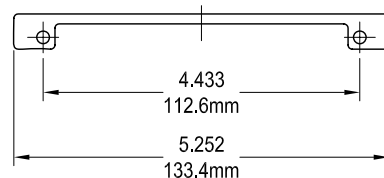

Decore Dyad Operator (Sill Mount)

132635 - LQS
Left Hand Shown

Product Name	Part Number	A (Arm Length)	Match Color
Decore Dyad Operator , 4.5" , LH	132635S - LQS	4.5"	Red
Decore Dyad Operator , 4.5" , RH	132635S - RQS	4.5"	Green
Decore Dyad Operator , 4.75" , LH	132635 - LQS	4.75"	Red
Decore Dyad Operator , 4.75" , RH	132635 - RQS	4.75"	Green

Profile Cut Out

Cover and Crank Match Color

Part Number	Match Color
132066R1	Green
132067R1	Red

132066R1 Shown

132067R1 Shown

Match Color

Back Plate

19026

19027

Stud Bracket (Right Hand Shown)

Part Number	Material	Hand
70455	SST	RH
70456	SST	LH
190455	Steel	RH
190456	Steel	LH