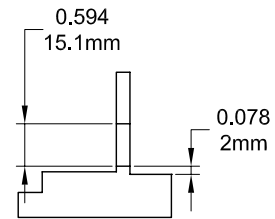

Decore Dyad Operator (Sill Mount)

132635 - LQS
Left Hand Shown

Product Name	Part Number	A (Arm Length)	Match Color
Decore Dyad Operator , 4.5" , LH	132635S - LQS	4.5"	Red
Decore Dyad Operator , 4.5" , RH	132635S - RQS	4.5"	Green
Decore Dyad Operator , 4.75" , LH	132635 - LQS	4.75"	Red
Decore Dyad Operator , 4.75" , RH	132635 - RQS	4.75"	Green

Profile Cut Out

Cover and Crank Match Color

Part Number	Match Color
132066R1	Green
132067R1	Red

132066R1 Shown

132067R1 Shown

Match Color

Back Plate

19026

19027

Stud Bracket (Right Hand Shown)

Part Number	Material	Hand
70455	SST	RH
70456	SST	LH
190455	Steel	RH
190456	Steel	LH