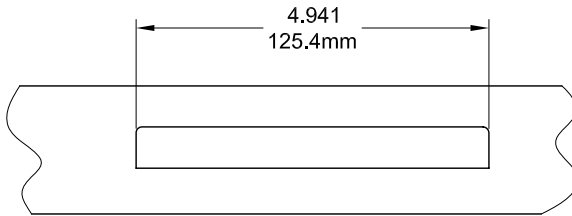

Decore Dyad Operator (Sill Mount)

132635 - LQS
Left Hand Shown

Product Name	Part Number	A (Arm Length)	Match Color
Decore Dyad Operator , 4.5" , LH	132635S - LQS	4.5"	Red
Decore Dyad Operator , 4.5" , RH	132635S - RQS	4.5"	Green
Decore Dyad Operator , 4.75" , LH	132635 - LQS	4.75"	Red
Decore Dyad Operator , 4.75" , RH	132635 - RQS	4.75"	Green

Profile Cut Out

Cover and Crank Match Color

Part Number	Match Color
132066R1	Green
132067R1	Red

132066R1 Shown

132067R1 Shown

Match Color

Back Plate

19026

19027

Stud Bracket (Right Hand Shown)

Part Number	Material	Hand
70455	SST	RH
70456	SST	LH
190455	Steel	RH
190456	Steel	LH