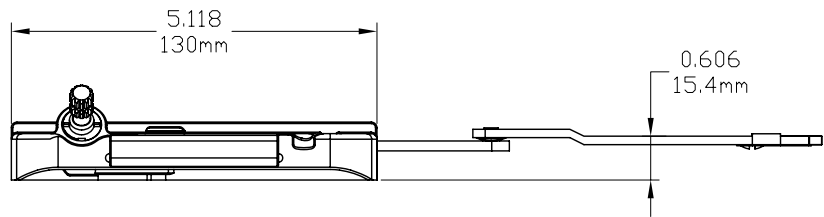

Decore Dyad Operator (Sill Mount)

132635 - LQS
Left Hand Shown

Product Name	Part Number	A (Arm Length)	Match Color
Decore Dyad Operator , 4.5" , LH	132635S - LQS	4.5"	Red
Decore Dyad Operator , 4.5" , RH	132635S - RQS	4.5"	Green
Decore Dyad Operator , 4.75" , LH	132635 - LQS	4.75"	Red
Decore Dyad Operator , 4.75" , RH	132635 - RQS	4.75"	Green

Profile Cut Out

Cover and Crank Match Color

Part Number	Match Color
132066R1	Green
132067R1	Red

132066R1 Shown

132067R1 Shown

Match Color

Back Plate

19026

19027

Stud Bracket (Right Hand Shown)

Part Number	Material	Hand
70455	SST	RH
70456	SST	LH
190455	Steel	RH
190456	Steel	LH