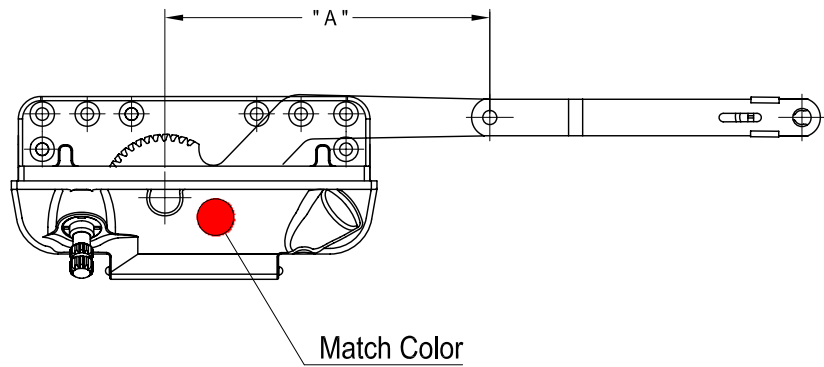

Decore Dyad Operator (Sill Mount)

132635 - LQS
Left Hand Shown

Product Name	Part Number	A (Arm Length)	Match Color
Decore Dyad Operator , 4.5" , LH	132635S - LQS	4.5"	Red
Decore Dyad Operator , 4.5" , RH	132635S - RQS	4.5"	Green
Decore Dyad Operator , 4.75" , LH	132635 - LQS	4.75"	Red
Decore Dyad Operator , 4.75" , RH	132635 - RQS	4.75"	Green

Profile Cut Out

Cover and Crank Match Color

Part Number	Match Color
132066R1	Green
132067R1	Red

132066R1 Shown

132067R1 Shown

Match Color

Back Plate

19026

19027

Stud Bracket (Right Hand Shown)

Part Number	Material	Hand
70455	SST	RH
70456	SST	LH
190455	Steel	RH
190456	Steel	LH