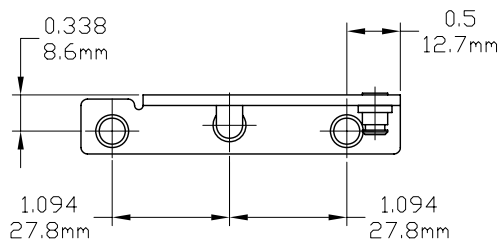

Decore Dyad Operator (Sill Mount)

132635 - LQS
Left Hand Shown

Product Name	Part Number	A (Arm Length)	Match Color
Decore Dyad Operator , 4.5" , LH	132635S - LQS	4.5"	Red
Decore Dyad Operator , 4.5" , RH	132635S - RQS	4.5"	Green
Decore Dyad Operator , 4.75" , LH	132635 - LQS	4.75"	Red
Decore Dyad Operator , 4.75" , RH	132635 - RQS	4.75"	Green

Profile Cut Out

Cover and Crank Match Color

Part Number	Match Color
132066R1	Green
132067R1	Red

132066R1 Shown

132067R1 Shown

Match Color

Back Plate

19026

19027

Stud Bracket (Right Hand Shown)

Part Number	Material	Hand
70455	SST	RH
70456	SST	LH
190455	Steel	RH
190456	Steel	LH