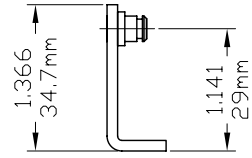

Decore Dyad Operator (Sill Mount)

132635 - LQS
Left Hand Shown

Product Name	Part Number	A (Arm Length)	Match Color
Decore Dyad Operator , 4.5" , LH	132635S - LQS	4.5"	Red
Decore Dyad Operator , 4.5" , RH	132635S - RQS	4.5"	Green
Decore Dyad Operator , 4.75" , LH	132635 - LQS	4.75"	Red
Decore Dyad Operator , 4.75" , RH	132635 - RQS	4.75"	Green

Profile Cut Out

Cover and Crank Match Color

Part Number	Match Color
132066R1	Green
132067R1	Red

132066R1 Shown

132067R1 Shown

Match Color

Back Plate

19026

19027

Stud Bracket (Right Hand Shown)

Part Number	Material	Hand
70455	SST	RH
70456	SST	LH
190455	Steel	RH
190456	Steel	LH