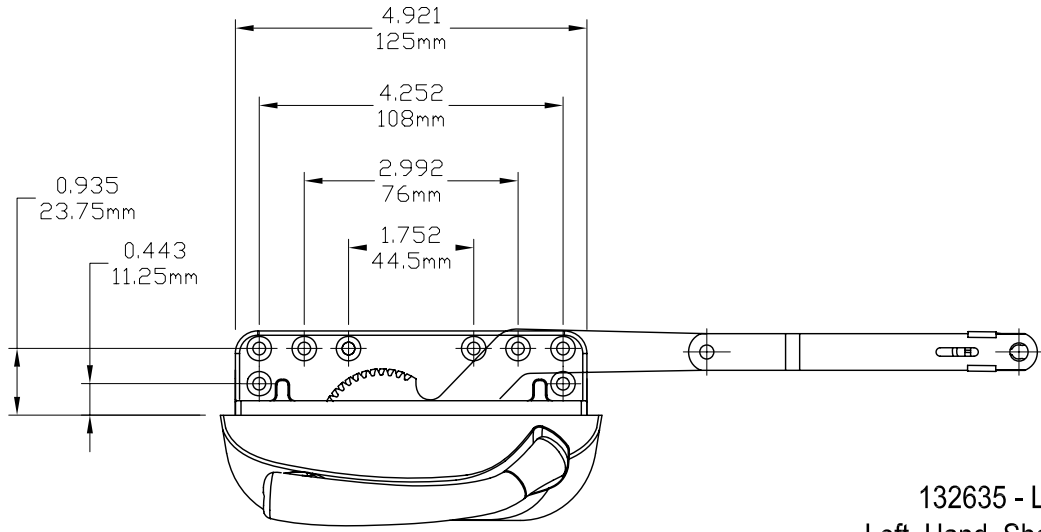

Decore Dyad Operator (Sill Mount)

132635 - LQS
Left Hand Shown

Product Name	Part Number	A (Arm Length)	Match Color
Decore Dyad Operator , 4.5" , LH	132635S - LQS	4.5"	Red
Decore Dyad Operator , 4.5" , RH	132635S - RQS	4.5"	Green
Decore Dyad Operator , 4.75" , LH	132635 - LQS	4.75"	Red
Decore Dyad Operator , 4.75" , RH	132635 - RQS	4.75"	Green

Profile Cut Out

Cover and Crank Match Color

Part Number	Match Color
132066R1	Green
132067R1	Red

132066R1 Shown

132067R1 Shown

Match Color

Back Plate

19026

19027

Stud Bracket (Right Hand Shown)

Part Number	Material	Hand
70455	SST	RH
70456	SST	LH
190455	Steel	RH
190456	Steel	LH