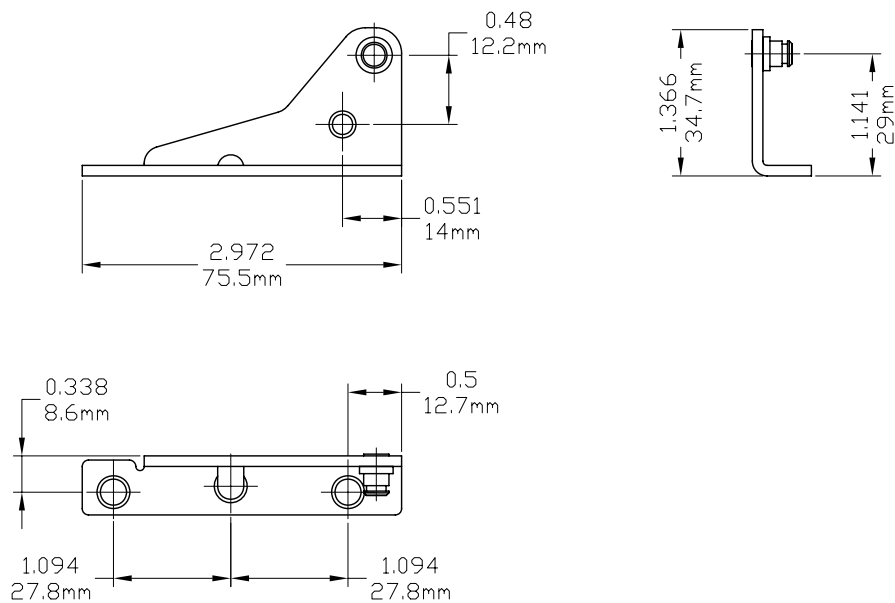

Decore Dual Arm Operator (Sill Mount)

Product Name	Part Number	" A "	Match Color
Decore Dual Arm Operator , LH	132635 - L	18.834"	Green
Decore Dual Arm Operator , RH	132635 - R	18.834"	Red
Decore Short Arm Dual Arm Operator , LH	132635S - L	15.945"	Green
Decore Short Arm Dual Arm Operator , RH	132635S - R	15.945"	Red

Cover and Crank Match Color

Part Number	Match Color
132066R1	Green
132067R1	Red

132066R1 Shown

132067R1 Shown

Back Plate

Track

Dual Arm Operator Track 3 Holes			
Part Number	" A "	" B "	Material
70051	14.449"	6.496"	SST
190051	14.449"	6.496"	Steel
70052	12.598"	5.708"	SST
190052	12.598"	5.708"	Steel

Stud Bracket (Right Hand Shown)

Part Number	Material	Hand
70455	SST	RH
70456	SST	LH
190455	Steel	RH
190456	Steel	LH