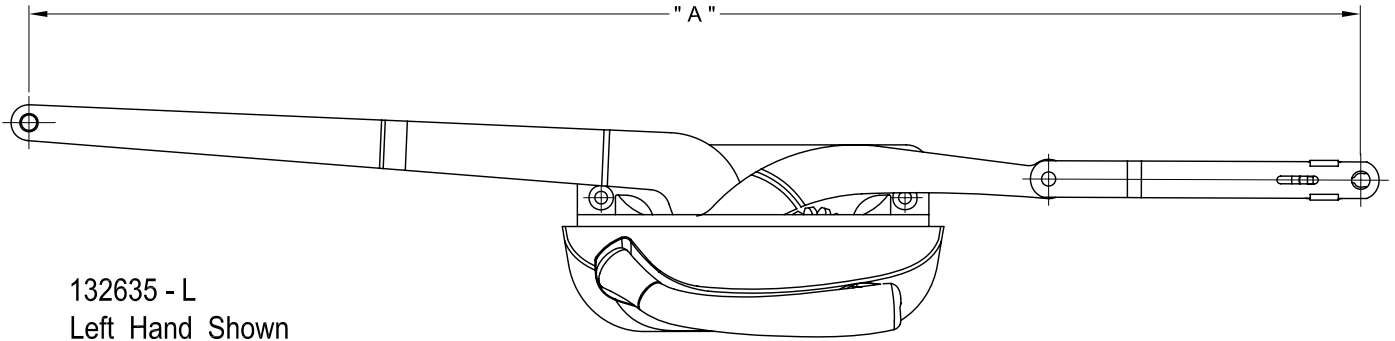

Decore Dual Arm Operator (Sill Mount)

Product Name	Part Number	" A "	Match Color
Decore Dual Arm Operator , LH	132635 - L	18.834"	Green
Decore Dual Arm Operator , RH	132635 - R	18.834"	Red
Decore Short Arm Dual Arm Operator , LH	132635S - L	15.945"	Green
Decore Short Arm Dual Arm Operator , RH	132635S - R	15.945"	Red

Cover and Crank Match Color

Part Number	Match Color
132066R1	Green
132067R1	Red

132066R1 Shown

132067R1 Shown

Back Plate

Track

Dual Arm Operator Track 3 Holes			
Part Number	" A "	" B "	Material
70051	14.449"	6.496"	SST
190051	14.449"	6.496"	Steel
70052	12.598"	5.708"	SST
190052	12.598"	5.708"	Steel

Stud Bracket (Right Hand Shown)

Part Number	Material	Hand
70455	SST	RH
70456	SST	LH
190455	Steel	RH
190456	Steel	LH