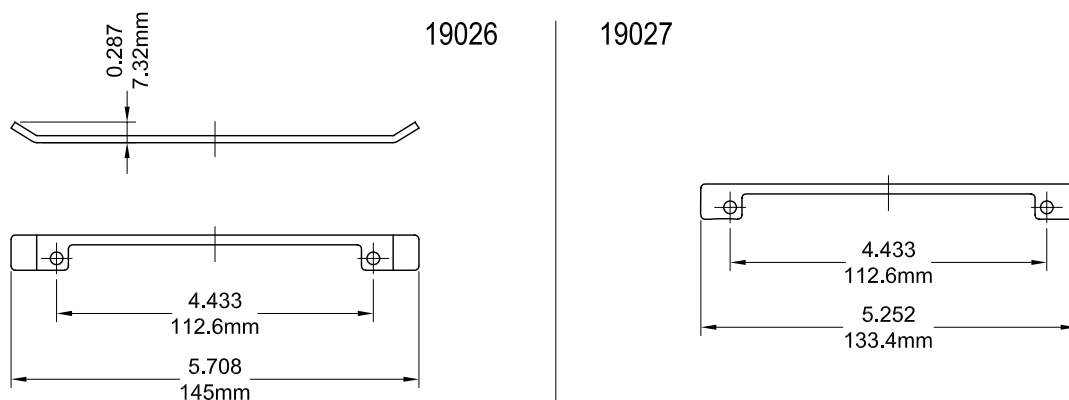

Decore Dual Arm Operator (Sill Mount)

Product Name	Part Number	" A "	Match Color
Decore Dual Arm Operator , LH	132635 - L	18.834"	Green
Decore Dual Arm Operator , RH	132635 - R	18.834"	Red
Decore Short Arm Dual Arm Operator , LH	132635S - L	15.945"	Green
Decore Short Arm Dual Arm Operator , RH	132635S - R	15.945"	Red

Cover and Crank Match Color

Part Number	Match Color
132066R1	Green
132067R1	Red

132066R1 Shown

132067R1 Shown

Back Plate

Track

Dual Arm Operator Track 3 Holes			
Part Number	" A "	" B "	Material
70051	14.449"	6.496"	SST
190051	14.449"	6.496"	Steel
70052	12.598"	5.708"	SST
190052	12.598"	5.708"	Steel

Stud Bracket (Right Hand Shown)

Part Number	Material	Hand
70455	SST	RH
70456	SST	LH
190455	Steel	RH
190456	Steel	LH