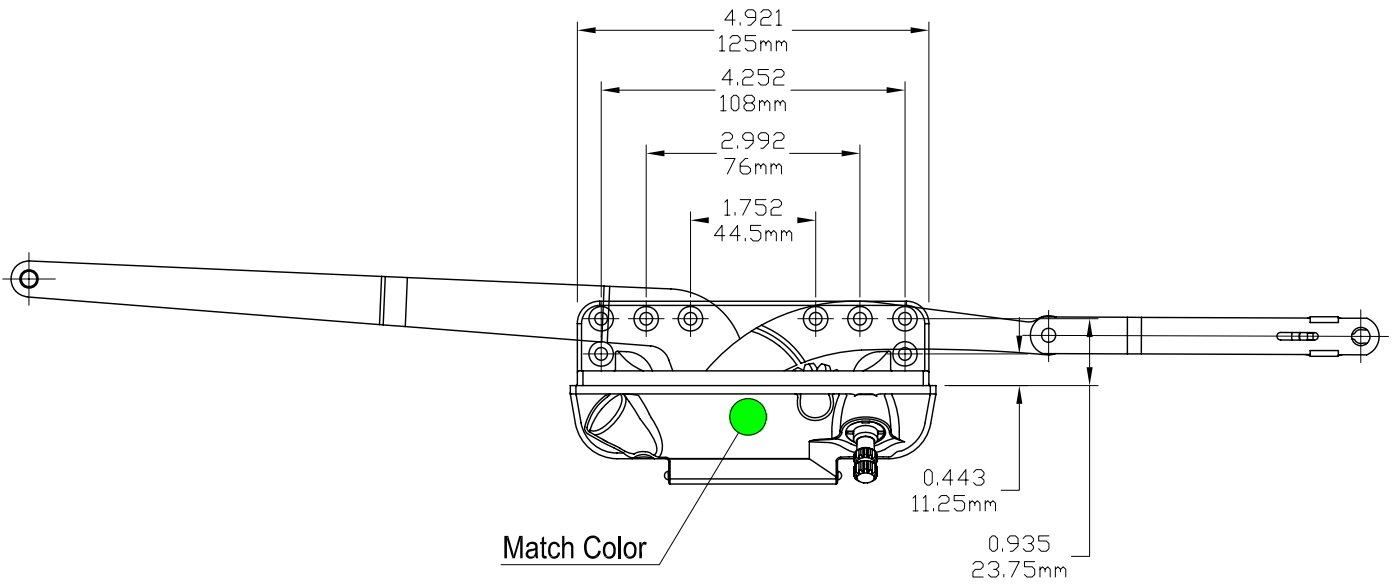

Decore Dual Arm Operator (Sill Mount)

Product Name	Part Number	" A "	Match Color
Decore Dual Arm Operator , LH	132635 - L	18.834"	Green
Decore Dual Arm Operator , RH	132635 - R	18.834"	Red
Decore Short Arm Dual Arm Operator , LH	132635S - L	15.945"	Green
Decore Short Arm Dual Arm Operator , RH	132635S - R	15.945"	Red

Cover and Crank Match Color

Part Number	Match Color
132066R1	Green
132067R1	Red

132066R1 Shown

132067R1 Shown

Back Plate

Track

Dual Arm Operator Track 3 Holes			
Part Number	" A "	" B "	Material
70051	14.449"	6.496"	SST
190051	14.449"	6.496"	Steel
70052	12.598"	5.708"	SST
190052	12.598"	5.708"	Steel

Stud Bracket (Right Hand Shown)

Part Number	Material	Hand
70455	SST	RH
70456	SST	LH
190455	Steel	RH
190456	Steel	LH