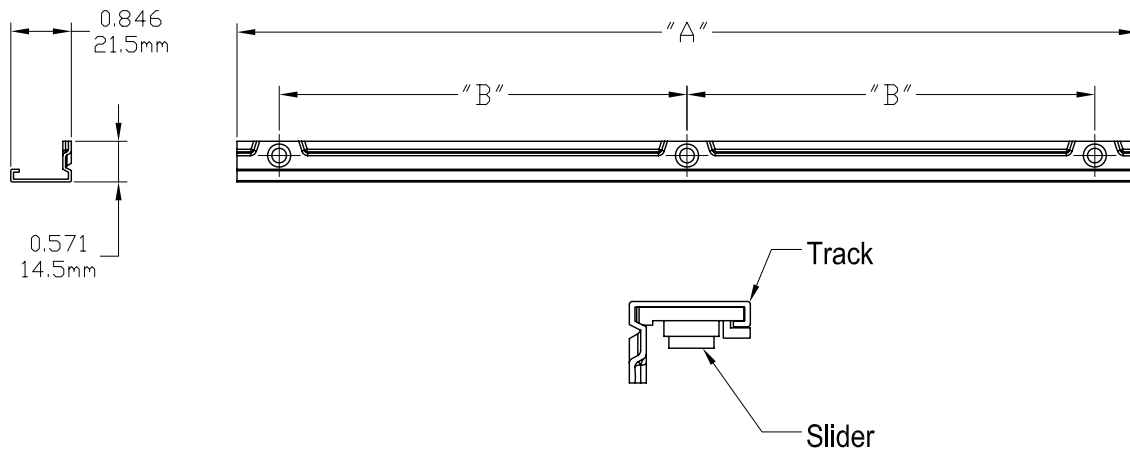

Decore Dual Arm Operator (Sill Mount)

Product Name	Part Number	" A "	Match Color
Decore Dual Arm Operator , LH	132635 - L	18.834"	Green
Decore Dual Arm Operator , RH	132635 - R	18.834"	Red
Decore Short Arm Dual Arm Operator , LH	132635S - L	15.945"	Green
Decore Short Arm Dual Arm Operator , RH	132635S - R	15.945"	Red

Cover and Crank Match Color

Part Number	Match Color
132066R1	Green
132067R1	Red

132066R1 Shown

132067R1 Shown

Back Plate

Track

Dual Arm Operator Track 3 Holes			
Part Number	" A "	" B "	Material
70051	14.449"	6.496"	SST
190051	14.449"	6.496"	Steel
70052	12.598"	5.708"	SST
190052	12.598"	5.708"	Steel

Stud Bracket (Right Hand Shown)

Part Number	Material	Hand
70455	SST	RH
70456	SST	LH
190455	Steel	RH
190456	Steel	LH