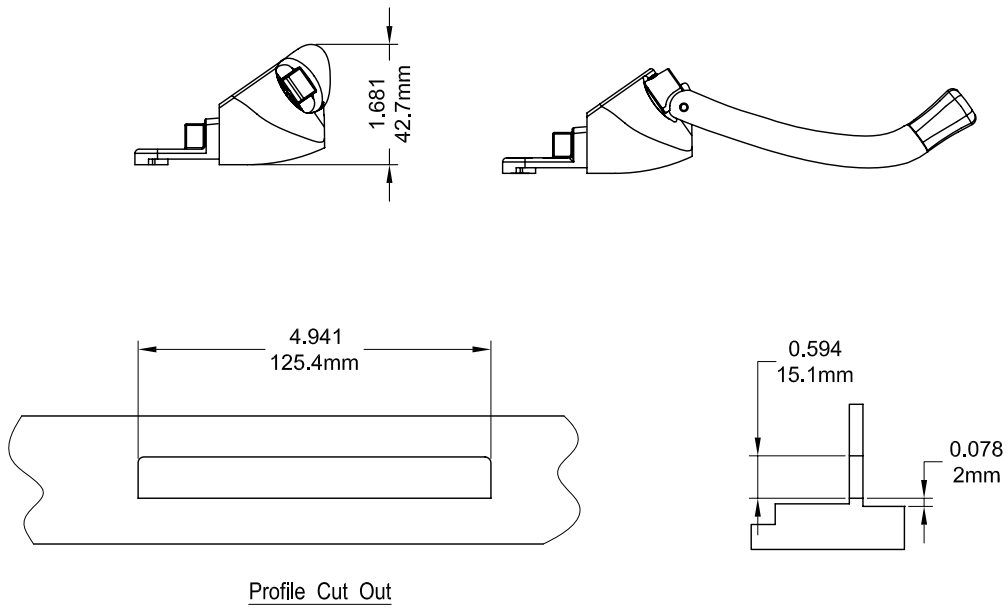

Decore Dual Arm Operator (Sill Mount)

Product Name	Part Number	" A "	Match Color
Decore Dual Arm Operator , LH	132635 - L	18.834"	Green
Decore Dual Arm Operator , RH	132635 - R	18.834"	Red
Decore Short Arm Dual Arm Operator , LH	132635S - L	15.945"	Green
Decore Short Arm Dual Arm Operator , RH	132635S - R	15.945"	Red

Cover and Crank Match Color

Part Number	Match Color
132066R1	Green
132067R1	Red

132066R1 Shown

132067R1 Shown

Back Plate

Track

Dual Arm Operator Track 3 Holes			
Part Number	" A "	" B "	Material
70051	14.449"	6.496"	SST
190051	14.449"	6.496"	Steel
70052	12.598"	5.708"	SST
190052	12.598"	5.708"	Steel

Stud Bracket (Right Hand Shown)

Part Number	Material	Hand
70455	SST	RH
70456	SST	LH
190455	Steel	RH
190456	Steel	LH