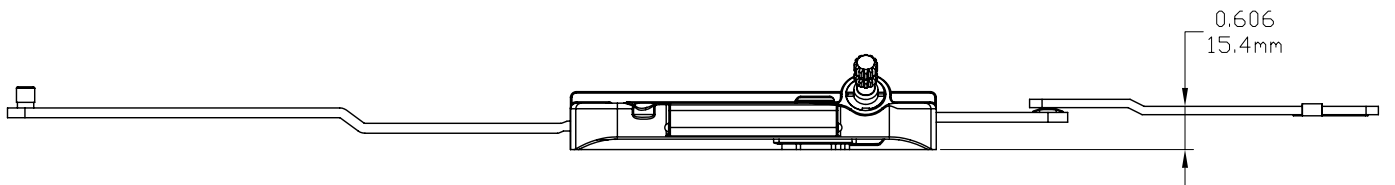

Decore Dual Arm Operator (Sill Mount)

Product Name	Part Number	" A "	Match Color
Decore Dual Arm Operator , LH	132635 - L	18.834"	Green
Decore Dual Arm Operator , RH	132635 - R	18.834"	Red
Decore Short Arm Dual Arm Operator , LH	132635S - L	15.945"	Green
Decore Short Arm Dual Arm Operator , RH	132635S - R	15.945"	Red

Cover and Crank Match Color

Part Number	Match Color
132066R1	Green
132067R1	Red

132066R1 Shown

132067R1 Shown

Back Plate

Track

Dual Arm Operator Track 3 Holes			
Part Number	" A "	" B "	Material
70051	14.449"	6.496"	SST
190051	14.449"	6.496"	Steel
70052	12.598"	5.708"	SST
190052	12.598"	5.708"	Steel

Stud Bracket (Right Hand Shown)

Part Number	Material	Hand
70455	SST	RH
70456	SST	LH
190455	Steel	RH
190456	Steel	LH