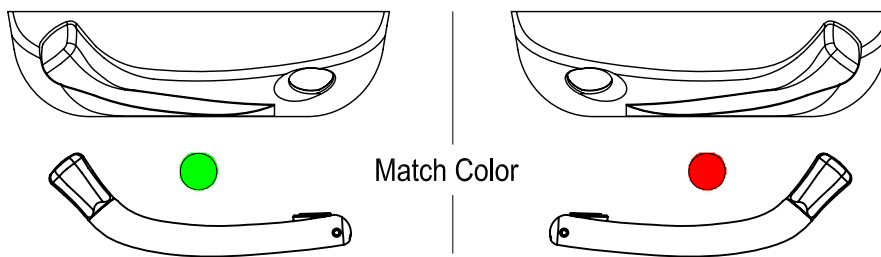

Decore Dual Arm Operator (Sill Mount)

Product Name	Part Number	" A "	Match Color
Decore Dual Arm Operator , LH	132635 - L	18.834"	Green
Decore Dual Arm Operator , RH	132635 - R	18.834"	Red
Decore Short Arm Dual Arm Operator , LH	132635S - L	15.945"	Green
Decore Short Arm Dual Arm Operator , RH	132635S - R	15.945"	Red

Cover and Crank Match Color

Part Number	Match Color
132066R1	Green
132067R1	Red

132066R1 Shown

132067R1 Shown

Back Plate

Track

Dual Arm Operator Track 3 Holes			
Part Number	" A "	" B "	Material
70051	14.449"	6.496"	SST
190051	14.449"	6.496"	Steel
70052	12.598"	5.708"	SST
190052	12.598"	5.708"	Steel

Stud Bracket (Right Hand Shown)

Part Number	Material	Hand
70455	SST	RH
70456	SST	LH
190455	Steel	RH
190456	Steel	LH