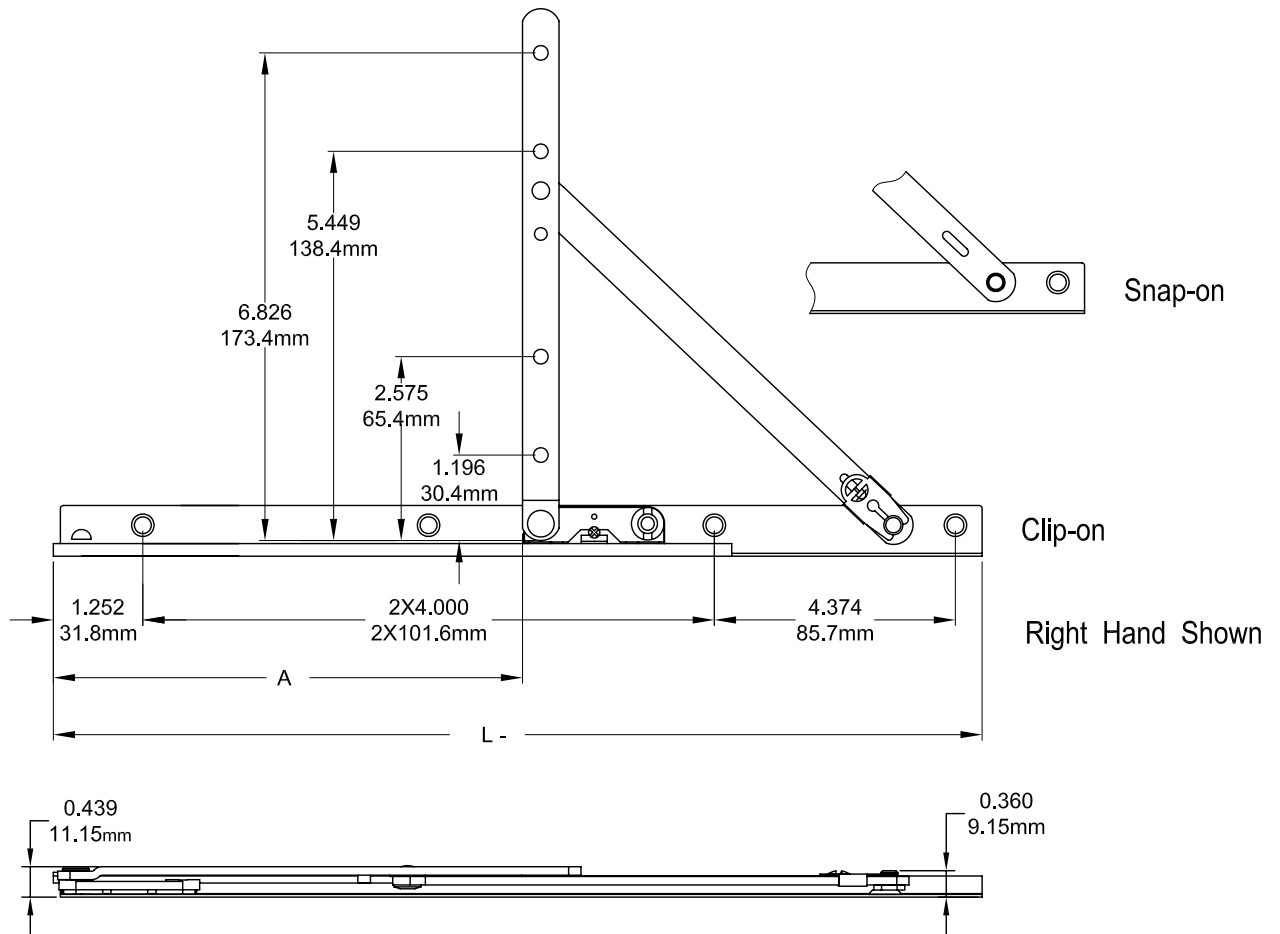

# 13" Washbilty Two Bar Hinge

Part Number	Product Name	" A "	" L "	Material	Hand
19013-WAC-01	Two Bar Hinge , 13" , Washbilty , Adjustable , Clip-on , LH	6.567"	13"	Steel	LH
19013-WAC-00	Two Bar Hinge , 13" , Washbilty , Adjustable , Clip-on , RH	6.567"	13"	Steel	RH
7013-WAC-01	Two Bar Hinge , 13" , Washbilty , Adjustable , Clip-on , SST , LH	6.567"	13"	SST	LH
7013-WAC-00	Two Bar Hinge , 13" , Washbilty , Adjustable , Clip-on , SST , RH	6.567"	13"	SST	RH
19013-WNC-01	Two Bar Hinge , 13" , Washbilty , Non-Adjustable , Clip-on , LH	6.567"	13"	Steel	LH
19013-WNC-00	Two Bar Hinge , 13" , Washbilty , Non-Adjustable , Clip-on , RH	6.567"	13"	Steel	RH
7013-WNC-01	Two Bar Hinge , 13" , Washbilty , Non-Adjustable , Clip-on , SST , LH	6.567"	13"	SST	LH
7013-WNC-00	Two Bar Hinge , 13" , Washbilty , Non-Adjustable , Clip-on , SST , RH	6.567"	13"	SST	RH
19013-WASR1-01	Two Bar Hinge , 13" , Washbilty , Adjustable , Snap-on , LH	6.567"	13"	Steel	LH
19013-WASR1-00	Two Bar Hinge , 13" , Washbilty , Adjustable , Snap-on , RH	6.567"	13"	Steel	RH
7013-WASR1-01	Two Bar Hinge , 13" , Washbilty , Adjustable , Snap-on , SST , LH	6.567"	13"	SST	LH
7013-WASR1-00	Two Bar Hinge , 13" , Washbilty , Adjustable , Snap-on , SST , RH	6.567"	13"	SST	RH
19013-WNSR1-01	Two Bar Hinge , 13" , Washbilty , Non-Adjustable , Snap-on , LH	6.567"	13"	Steel	LH
19013-WNSR1-00	Two Bar Hinge , 13" , Washbilty , Non-Adjustable , Snap-on , RH	6.567"	13"	Steel	RH
7013-WNSR1-01	Two Bar Hinge , 13" , Washbilty , Non-Adjustable , Snap-on , SST , LH	6.567"	13"	SST	LH
7013-WNSR1-00	Two Bar Hinge , 13" , Washbilty , Non-Adjustable , Snap-on , SST , RH	6.567"	13"	SST	RH