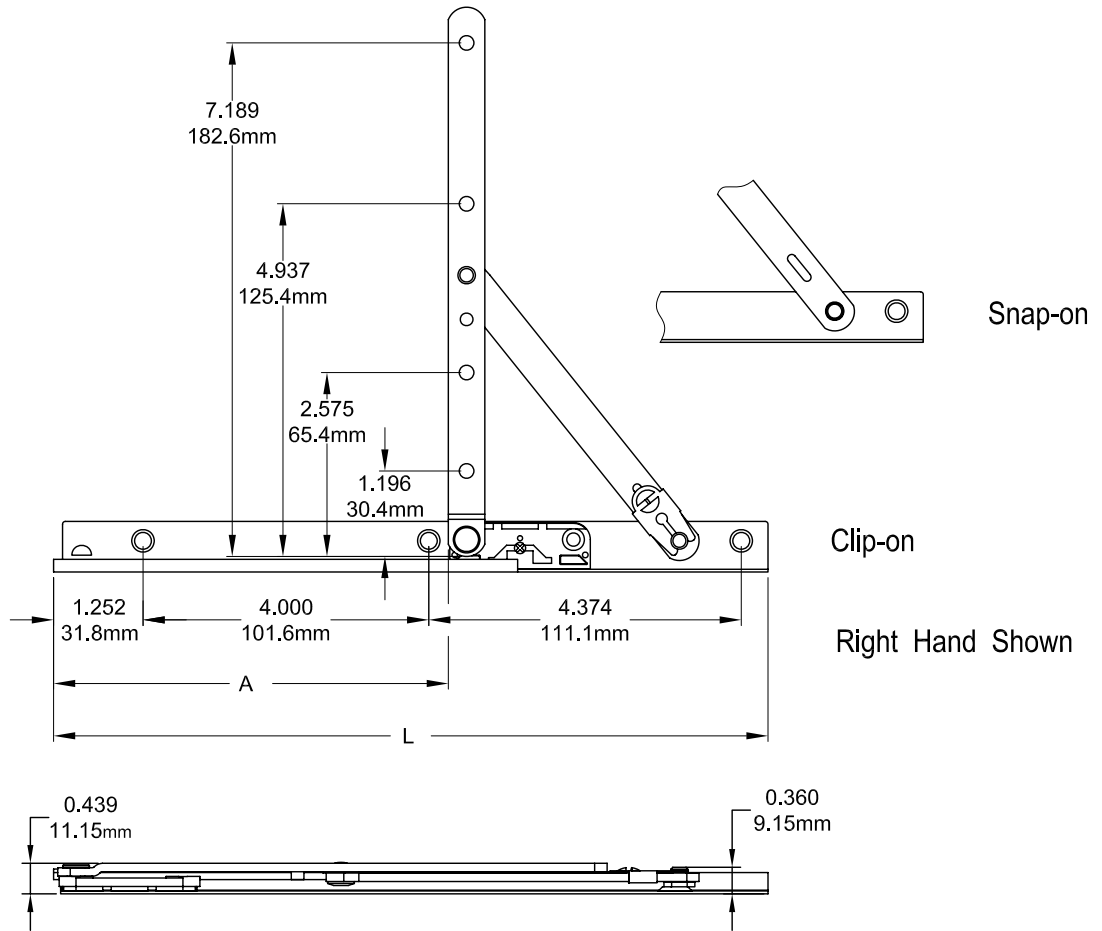

10" Washbility Two Bar Hinge

Part Number	Product Name	" A "	" L "	Material	Hand
19010-WAC-01	Two Bar Hinge , 10" , Washbility , Adjustable , Clip-on , LH	5.531"	10"	Steel	LH
19010-WAC-00	Two Bar Hinge , 10" , Washbility , Adjustable , Clip-on , RH	5.531"	10"	Steel	RH
7010-WAC-01	Two Bar Hinge , 10" , Washbility , Adjustable , Clip-on , SST , LH	5.531"	10"	SST	LH
7010-WAC-00	Two Bar Hinge , 10" , Washbility , Adjustable , Clip-on , SST , RH	5.531"	10"	SST	RH
19010-WNC-01	Two Bar Hinge , 10" , Washbility , Non-Adjustable , Clip-on , LH	5.531"	10"	Steel	LH
19010-WNC-00	Two Bar Hinge , 10" , Washbility , Non-Adjustable , Clip-on , RH	5.531"	10"	Steel	RH
7010-WNC-01	Two Bar Hinge , 10" , Washbility , Non-Adjustable , Clip-on , SST , LH	5.531"	10"	SST	LH
7010-WNC-00	Two Bar Hinge , 10" , Washbility , Non-Adjustable , Clip-on , SST , RH	5.531"	10"	SST	RH
19010-WASR1-01	Two Bar Hinge , 10" , Washbility , Adjustable , Snap-on , LH	5.531"	10"	Steel	LH
19010-WASR1-00	Two Bar Hinge , 10" , Washbility , Adjustable , Snap-on , RH	5.531"	10"	Steel	RH
7010-WASR1-01	Two Bar Hinge , 10" , Washbility , Adjustable , Snap-on , SST , LH	5.531"	10"	SST	LH
7010-WASR1-00	Two Bar Hinge , 10" , Washbility , Adjustable , Snap-on , SST , RH	5.531"	10"	SST	RH
19010-WNSR1-01	Two Bar Hinge , 10" , Washbility , Non-Adjustable , Snap-on , LH	5.531"	10"	Steel	LH
19010-WNSR1-00	Two Bar Hinge , 10" , Washbility , Non-Adjustable , Snap-on , RH	5.531"	10"	Steel	RH
7010-WNSR1-01	Two Bar Hinge , 10" , Washbility , Non-Adjustable , Snap-on , SST , LH	5.531"	10"	SST	LH
7010-WNSR1-00	Two Bar Hinge , 10" , Washbility , Non-Adjustable , Snap-on , SST , RH	5.531"	10"	SST	RH